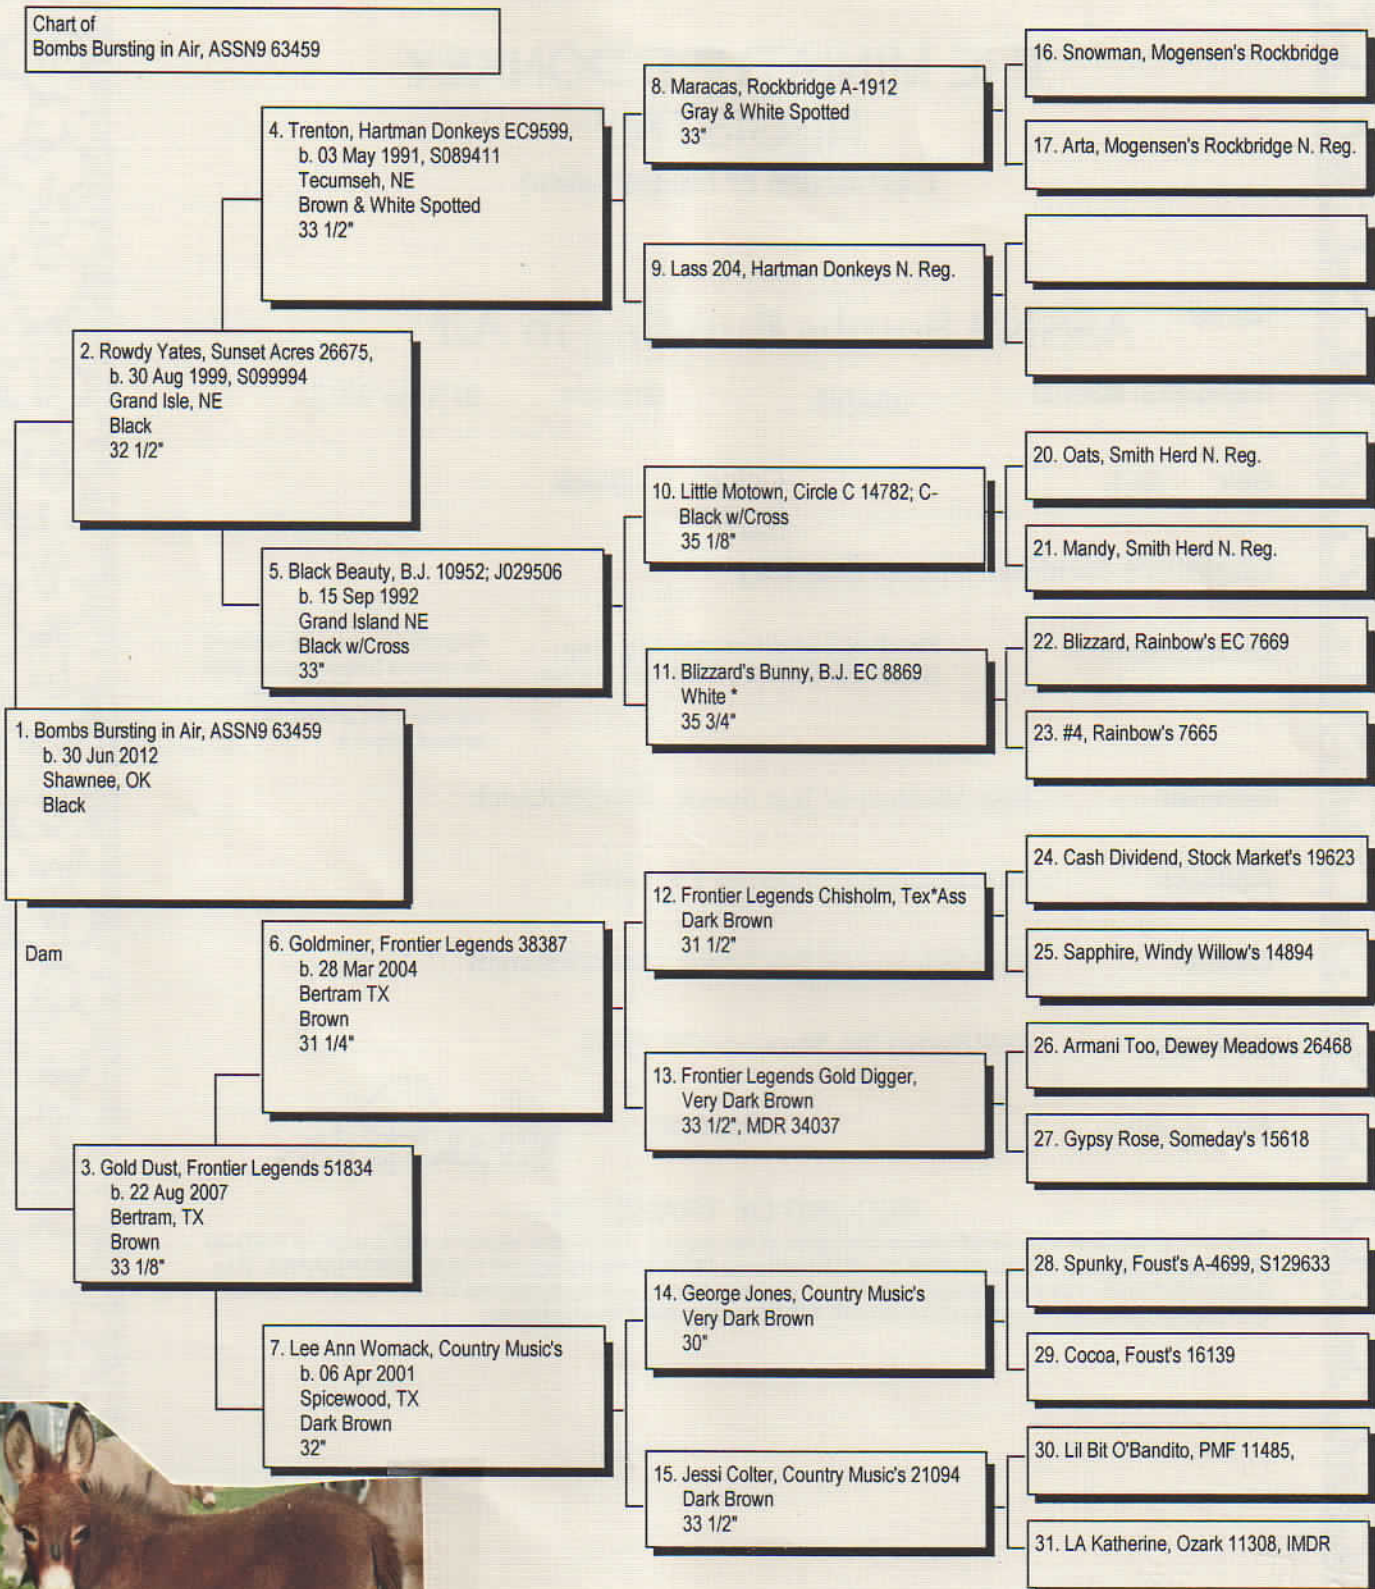

Pedigree

Chart #1

The American Donkey and Mule Society  
 P.O. Box 1210, Lewisville, TX 75067 (972) 219-0781  
 The American Donkey and Mule Society is not responsible  
 for errors in information submitted to the registry.