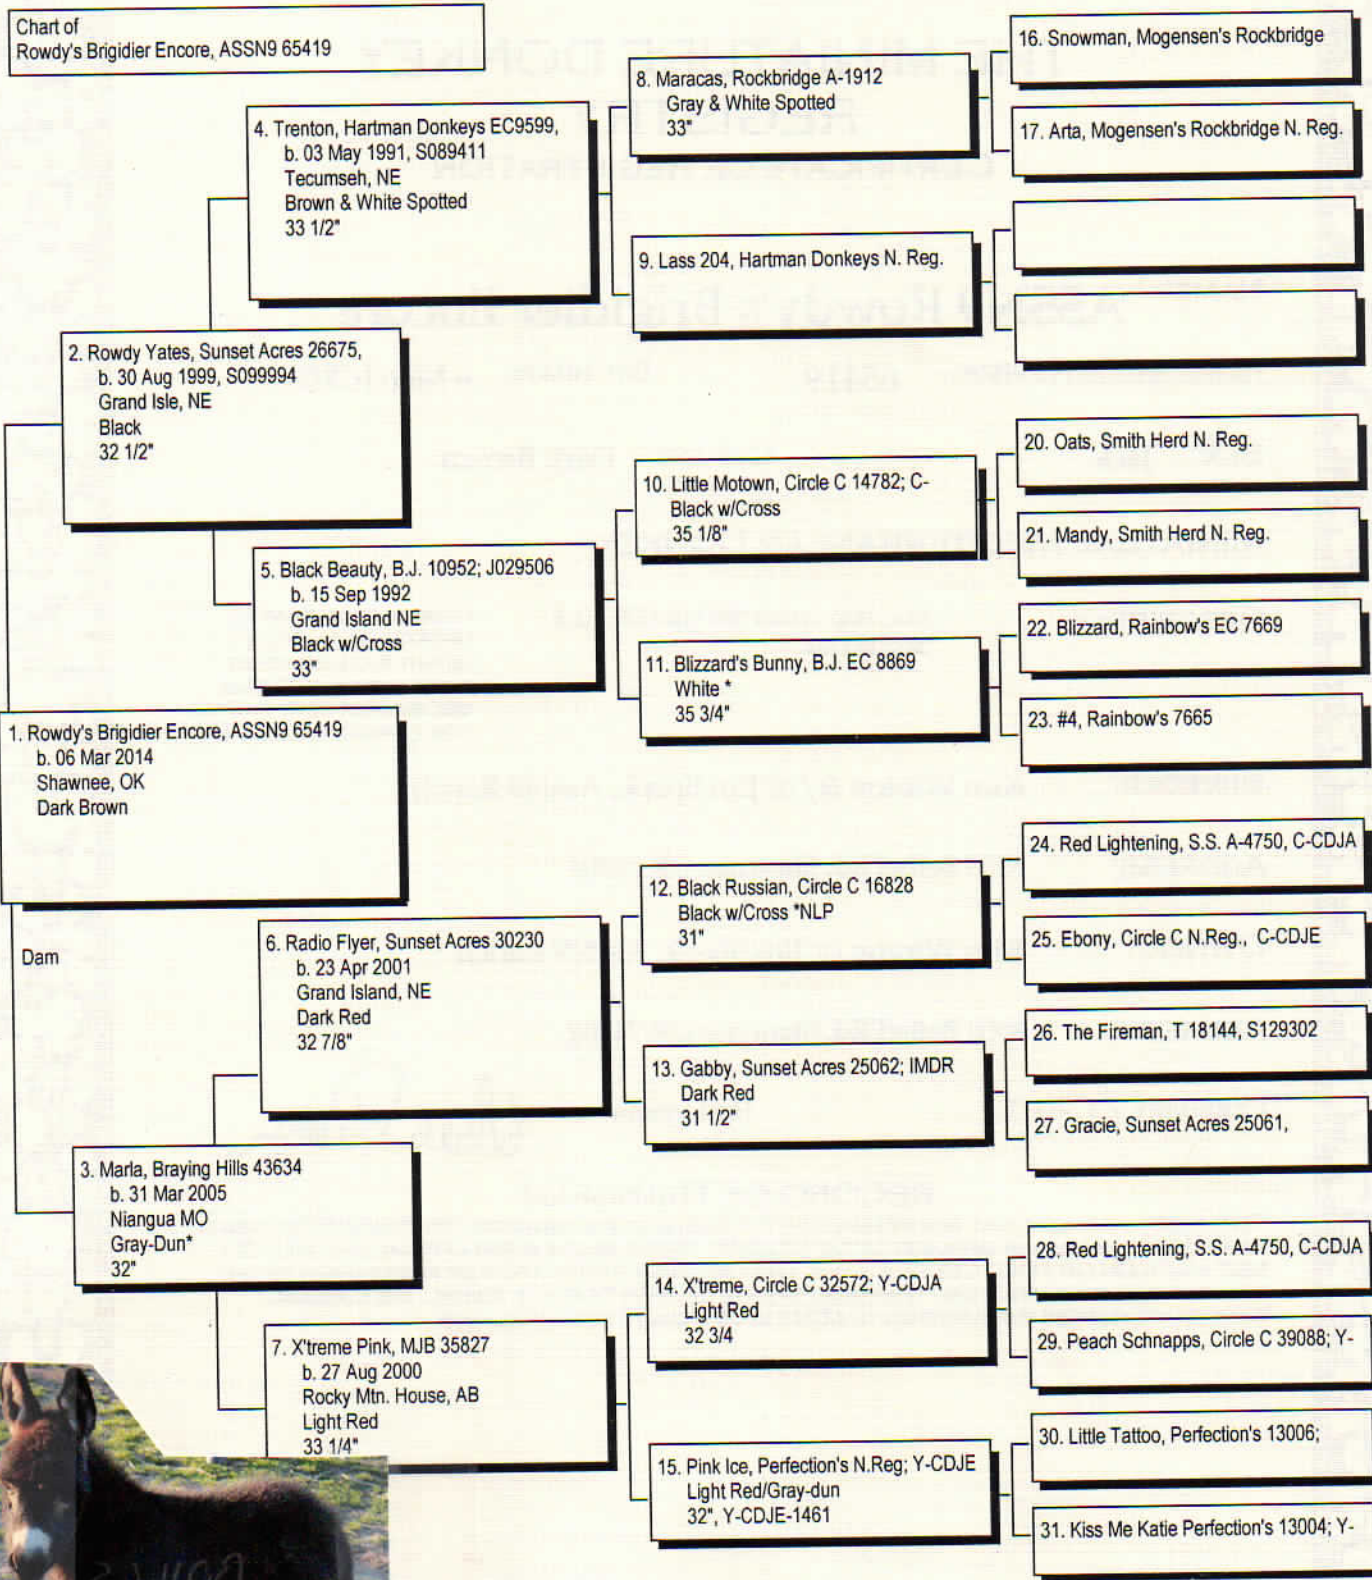

Pedigree

Chart #1

Chart of Rowdy's Brigidier Encore, ASSN9 65419

The American Donkey and Mule Society  
 P.O. Box 1210, Lewisville, TX 75067 (972) 219-0781  
 The American Donkey and Mule Society is not responsible  
 for errors in information submitted to the registry.