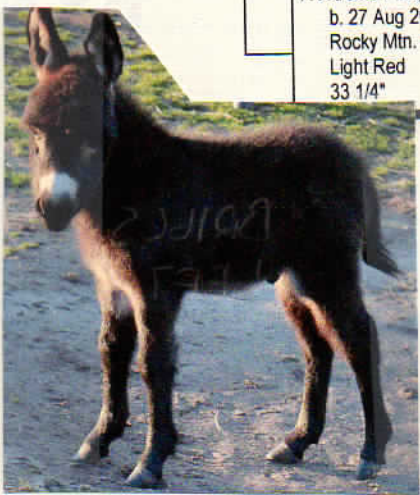

Pedigree

Chart #1

Chart of Rowdy's Brigidier Encore, ASSN9 65419

The American Donkey and Mule Society  
 P.O. Box 1210, Lewisville, TX 75067 (972) 219-0781  
 The American Donkey and Mule Society is not responsible  
 for errors in information submitted to the registry.