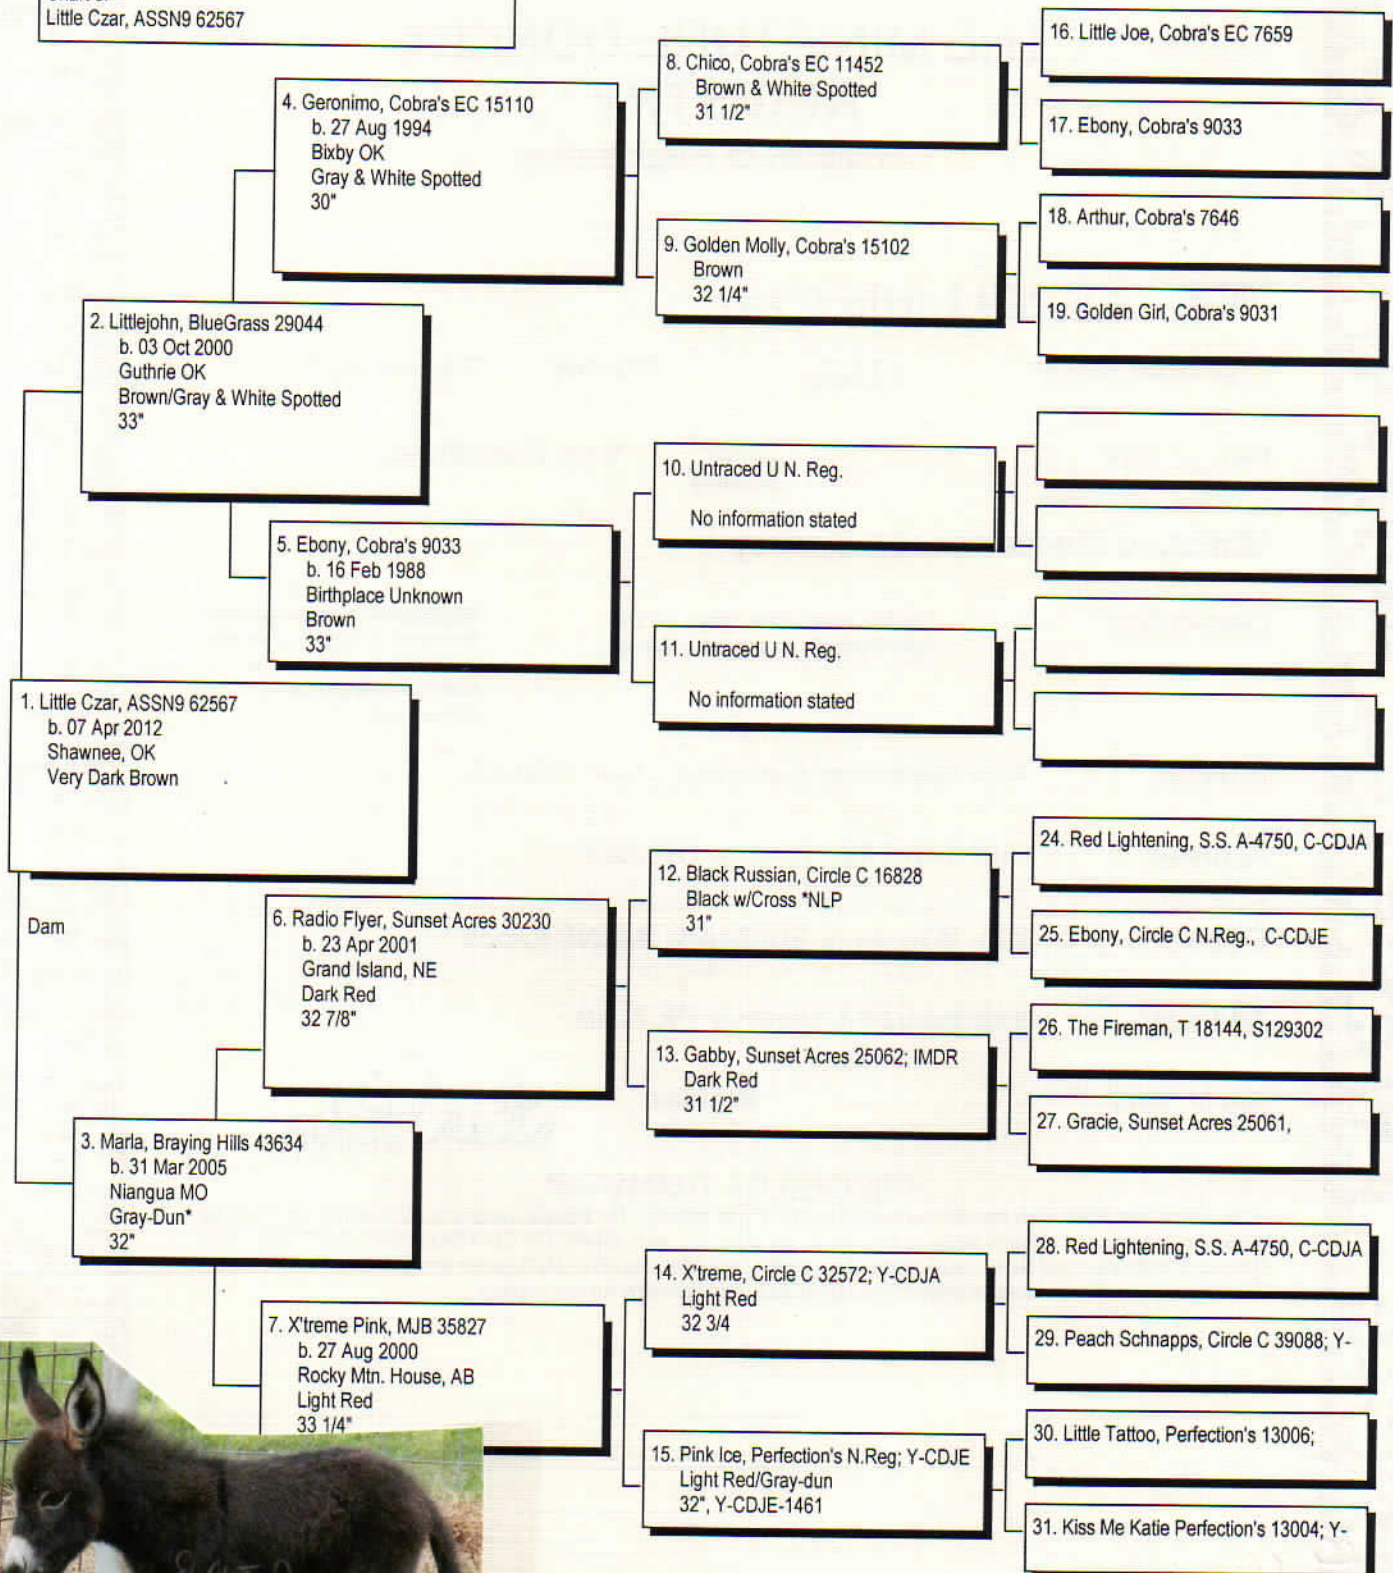

Pedigree

Chart #1

Chart of
Little Czar, ASSN9 62567

The American Donkey and Mule Society
 P.O. Box 1210, Lewisville, TX 75067 (972) 219-0781
 The American Donkey and Mule Society is not responsible
 for errors in information submitted to the registry.