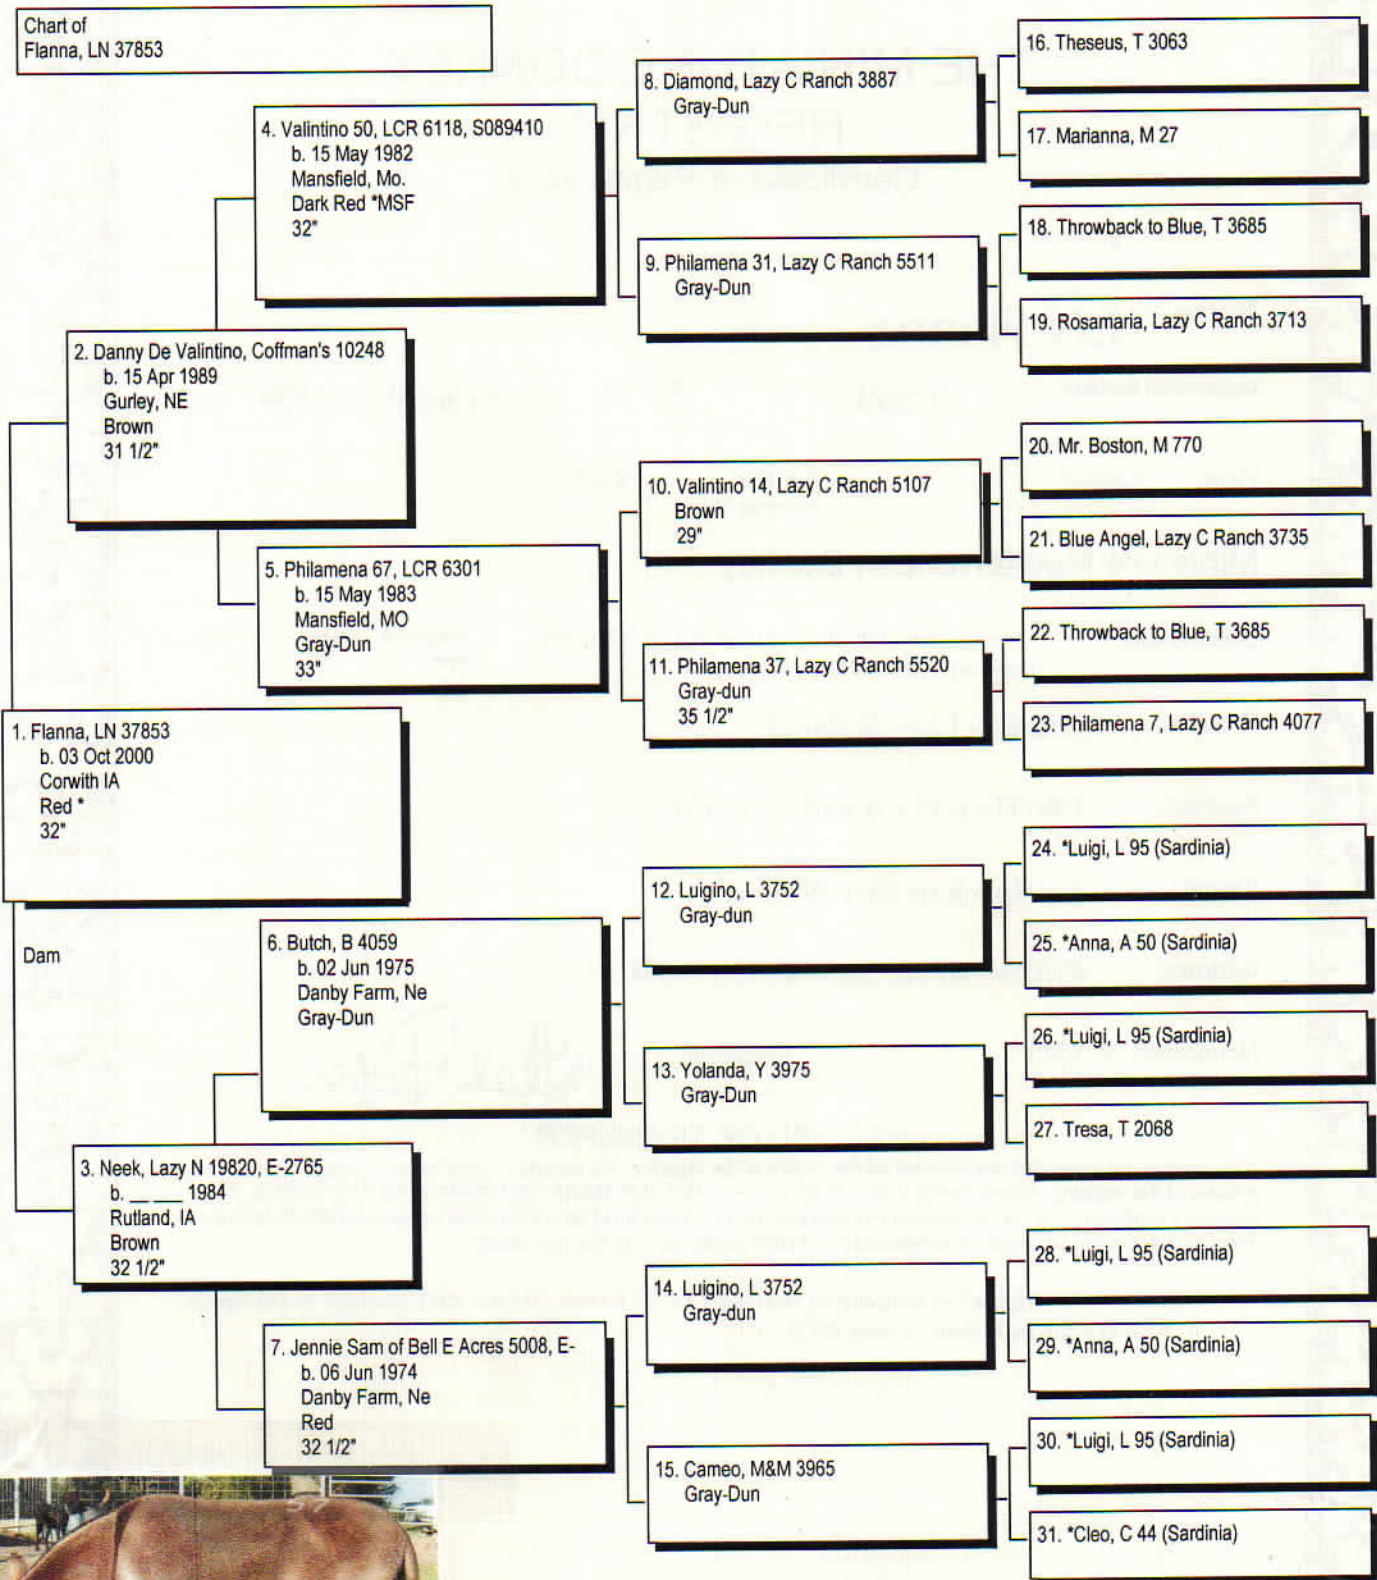

Pedigree

Chart #1

The American Donkey and Mule Society
 P.O. Box 1210, Lewisville, TX 75067 (972) 219-0781
 The American Donkey and Mule Society is not responsible
 for errors in information submitted to the registry.