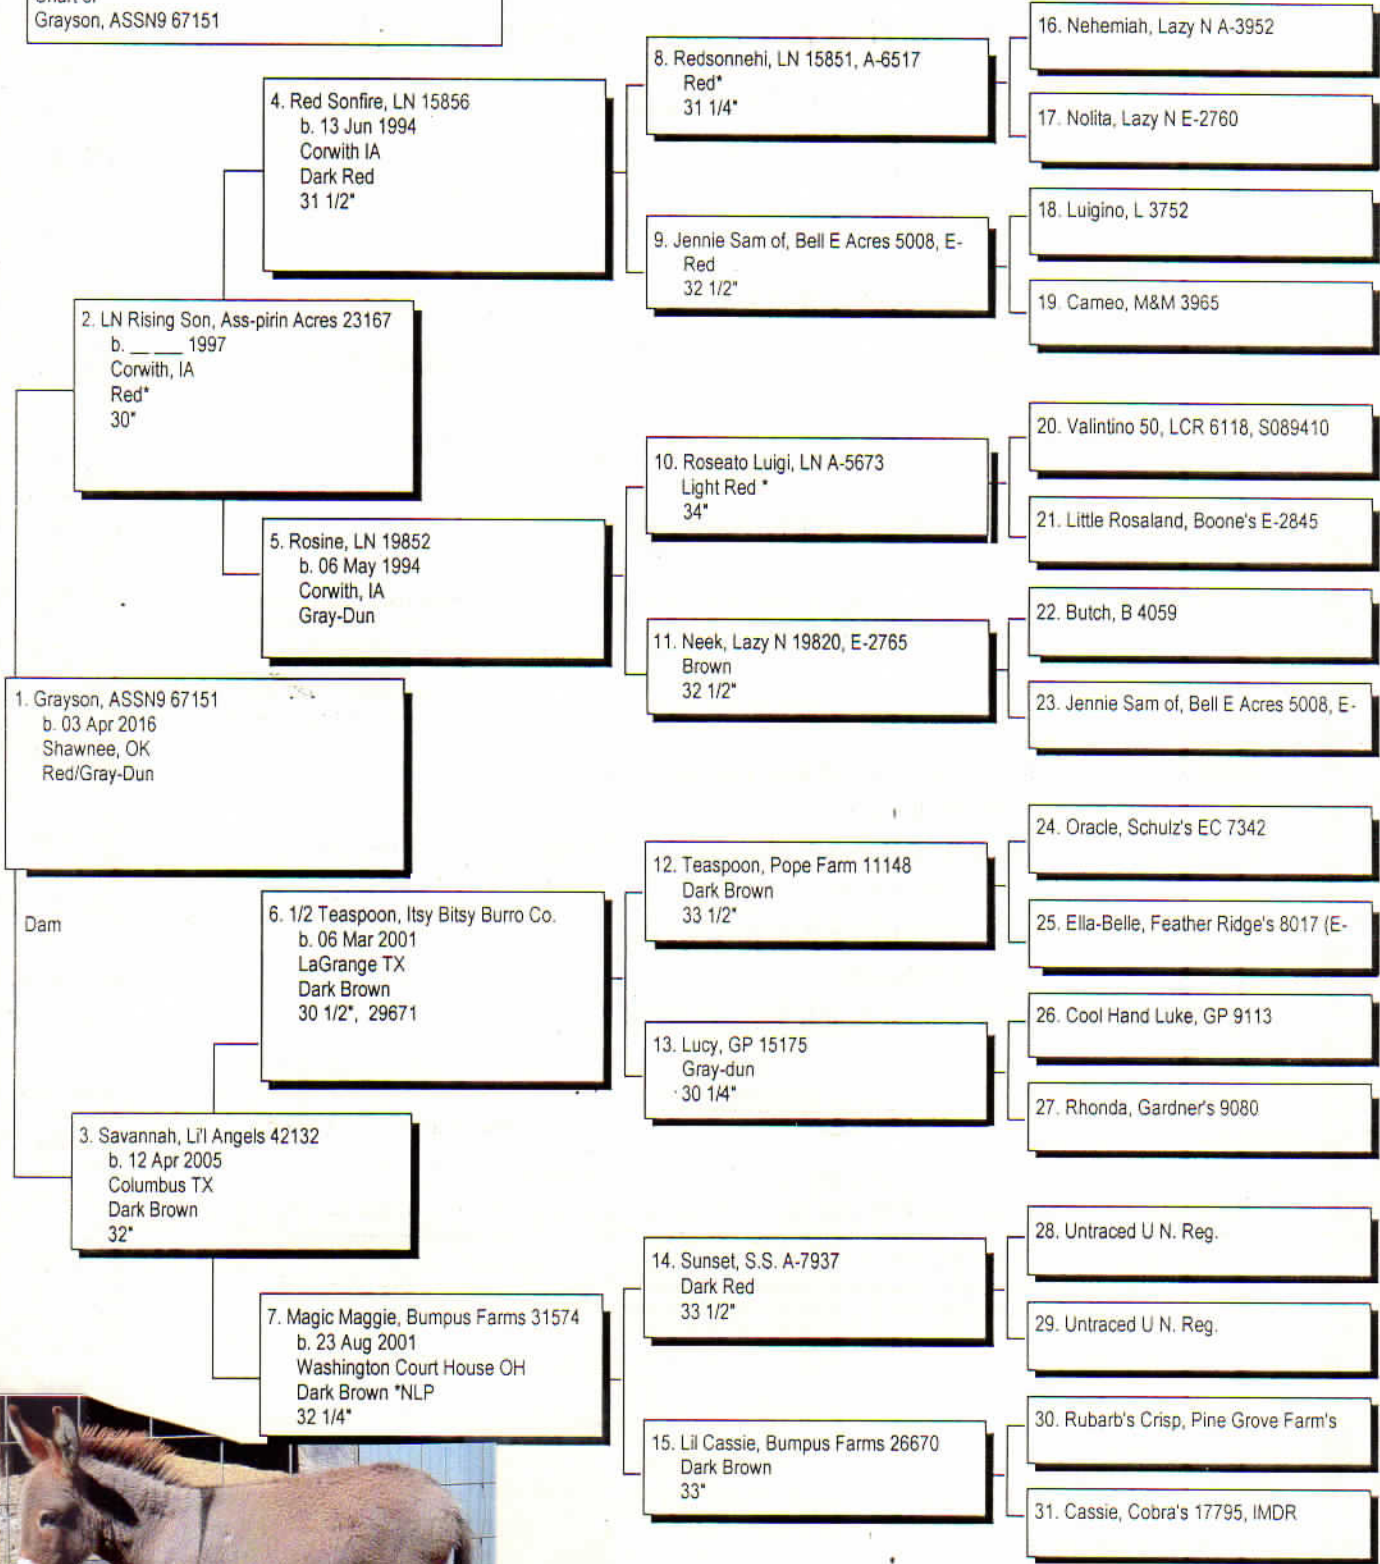

Pedigree

Chart #1

Chart of  
Grayson, ASSN9 67151

The American Donkey & Mule Soc  
 PO Box 1210  
 Lewisville TX 75067  
 (972) 219-0781  
 Www.lovelongears.com