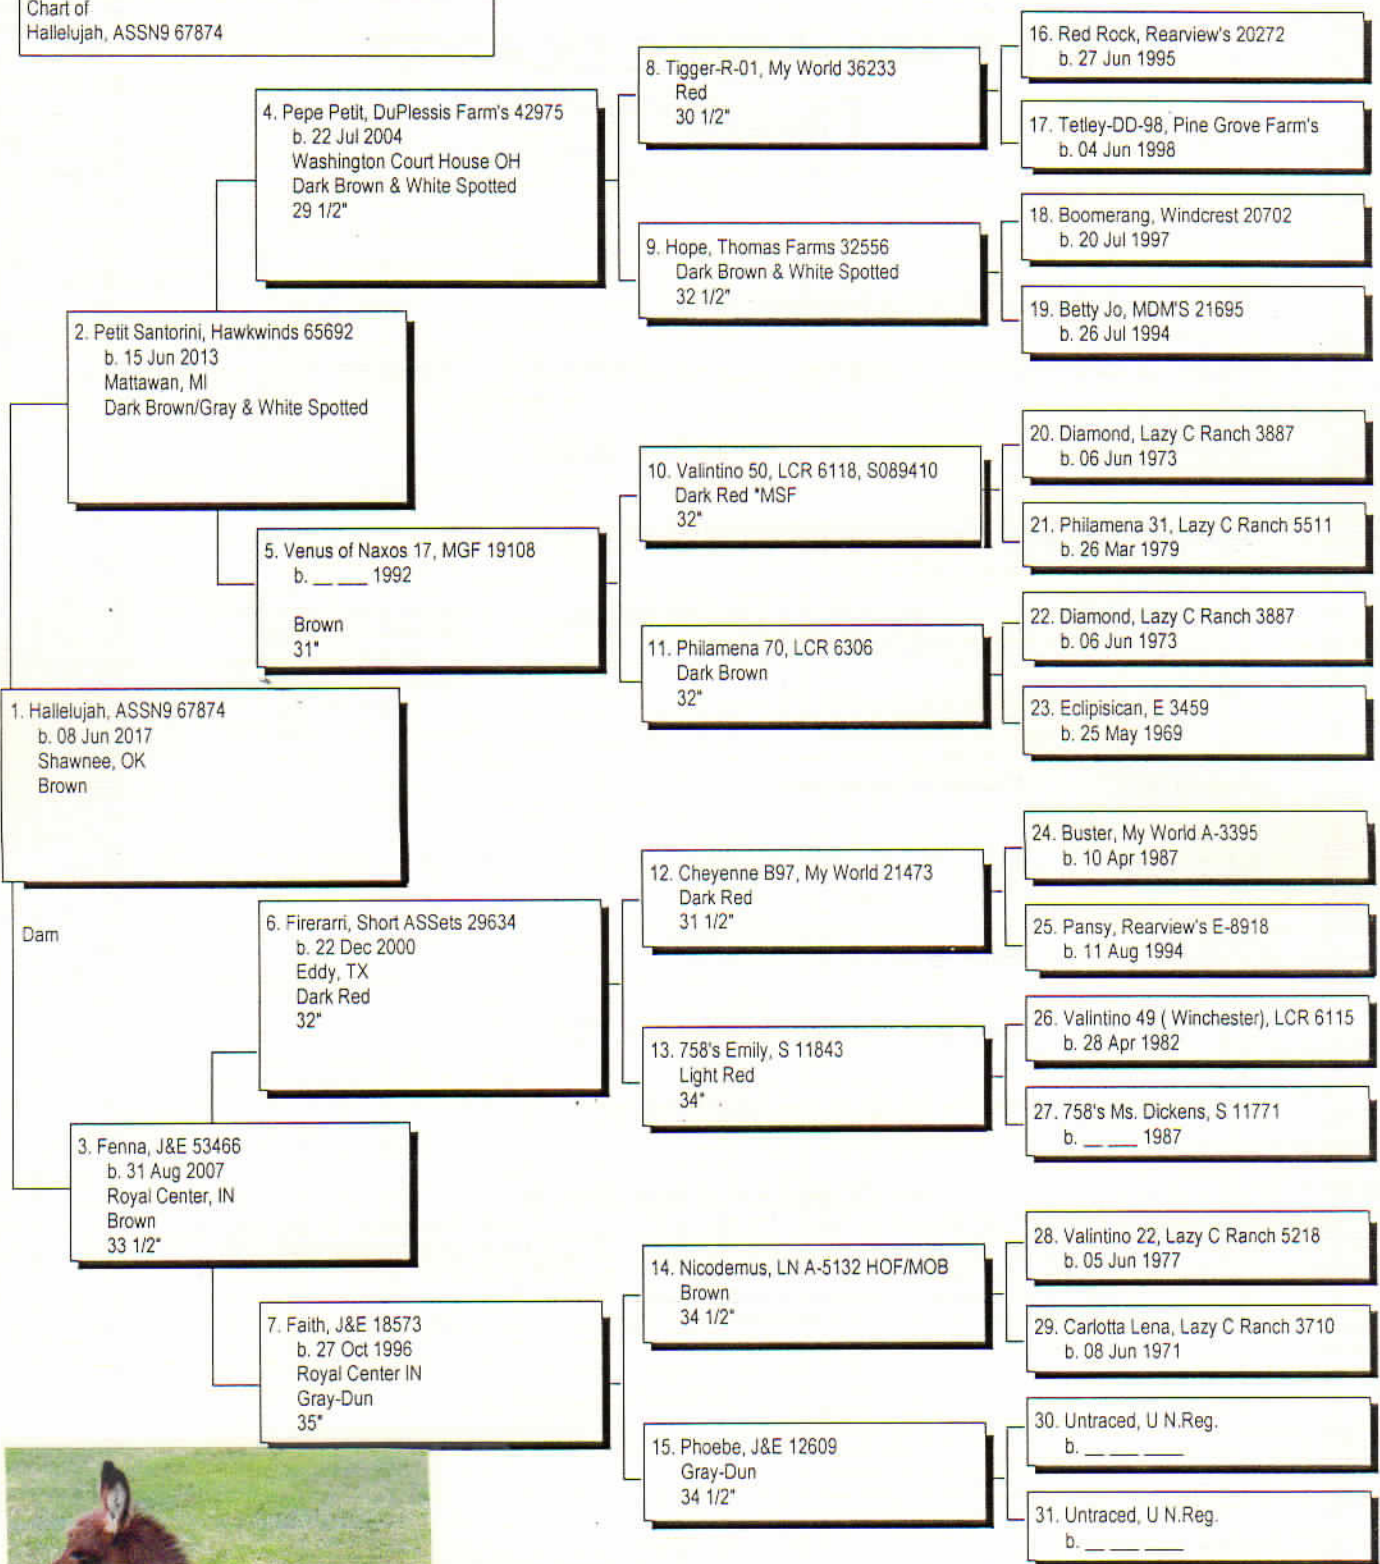

Pedigree

Chart #1

Chart of
Hallelujah, ASSN9 67874

The American Donkey and Mule Society
 P.O. Box 1210, Lewisville, TX 75067 (972) 219-0781
 The American Donkey and Mule Society is not responsible
 for errors in information submitted to the registry.