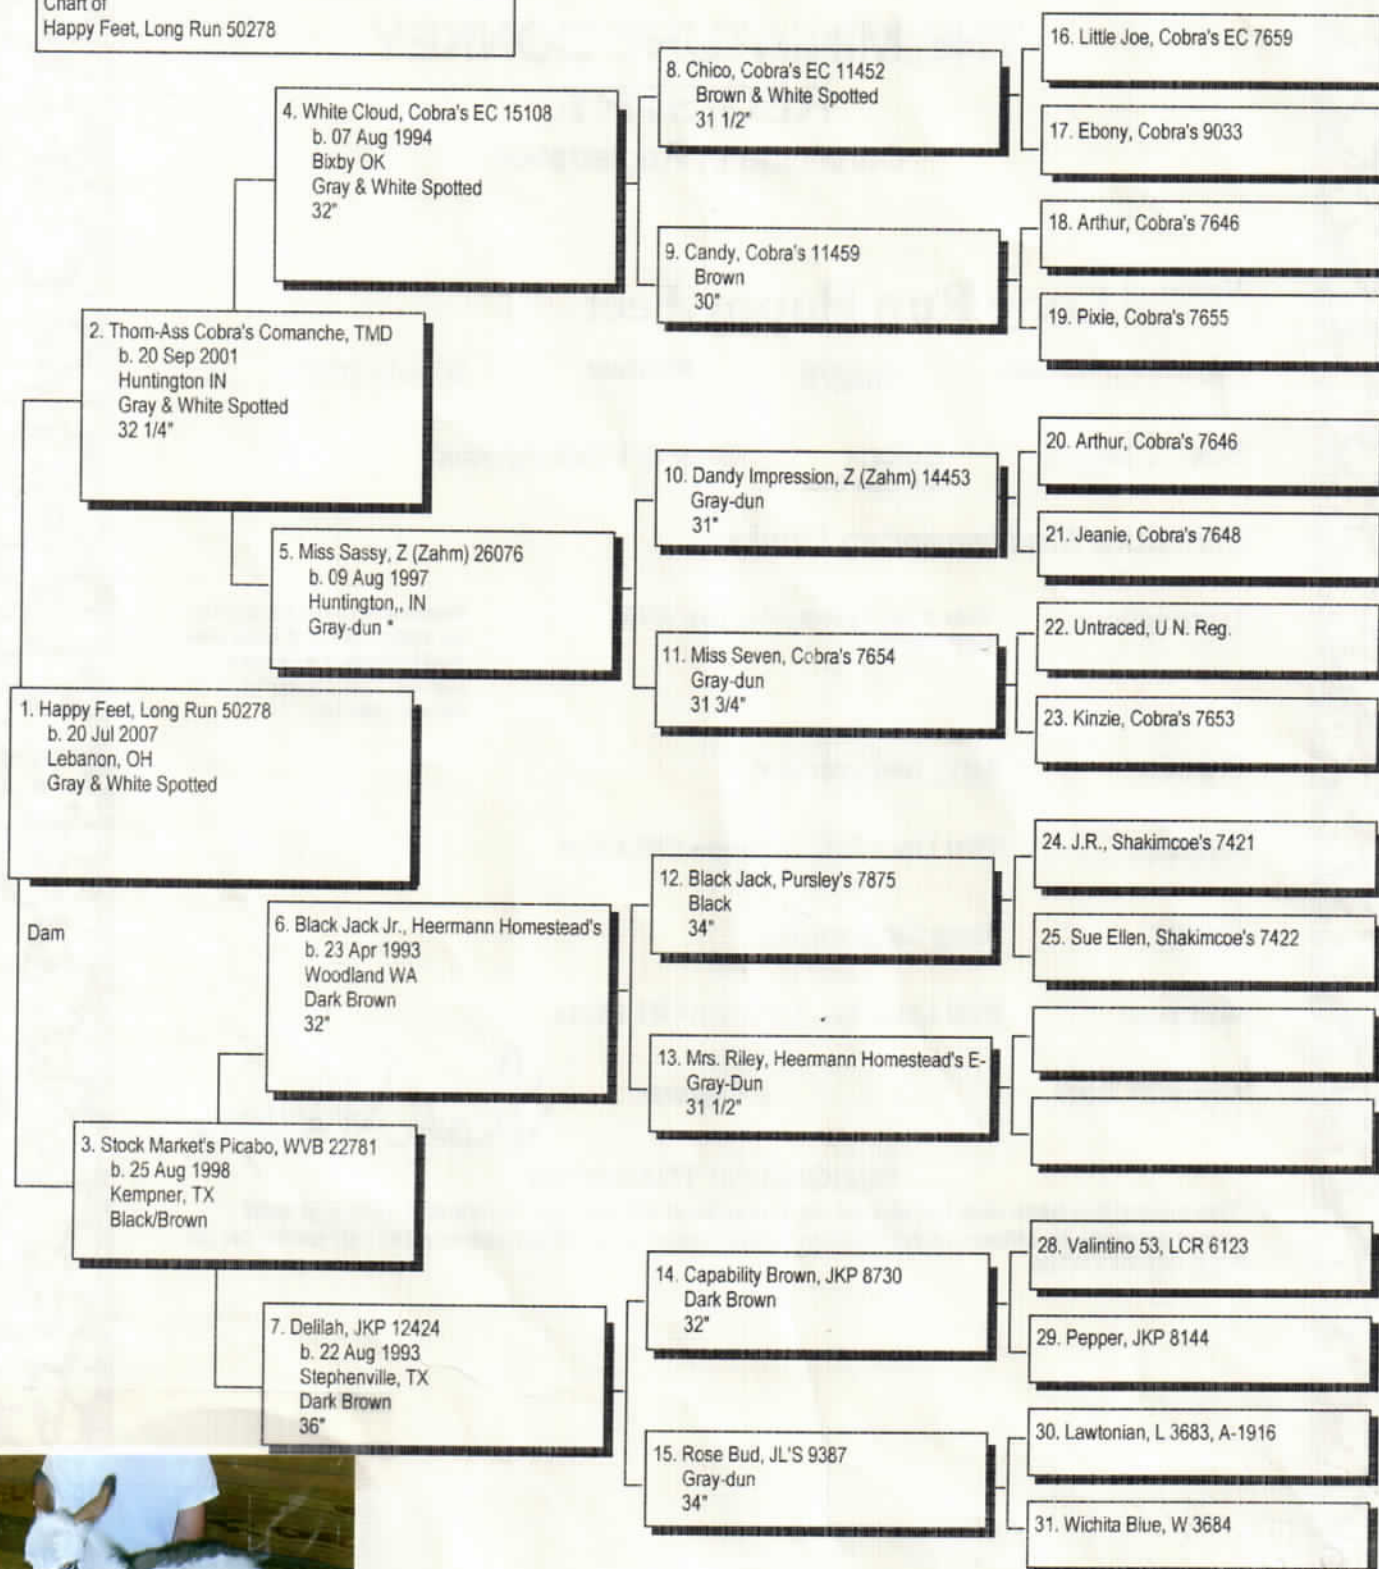

Pedigree

Chart #1

Chart of  
Happy Feet, Long Run 50278

The American Donkey and Mule Society  
 P.O. Box 1210, Lewisville, TX 75067 (972) 219-0781  
 The American Donkey and Mule Society is not responsible  
 for errors in information submitted to the registry.