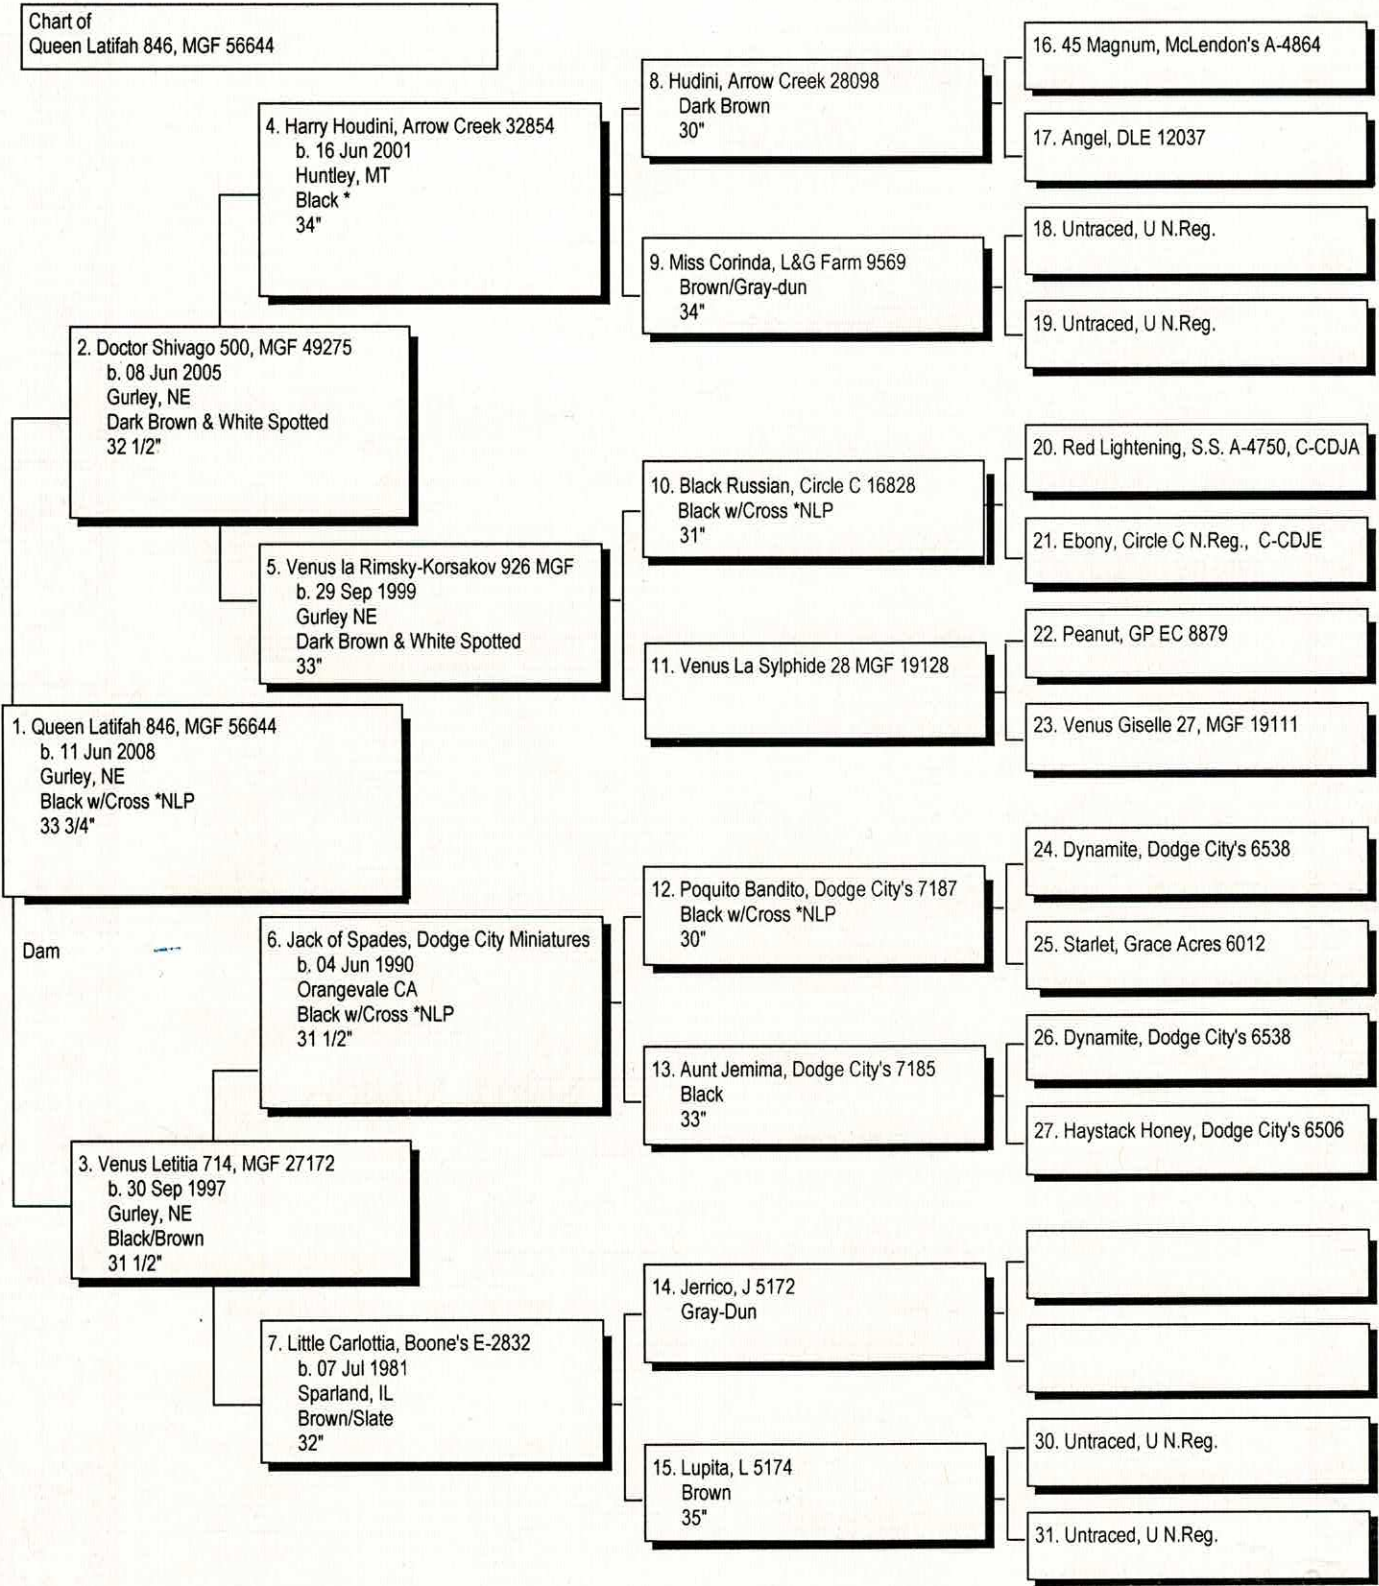

985121006265315

Pedigree

Chart #1

Do not remove photo.
Certificate is invalid
Without photo.

The American Donkey and Mule Society
P.O. Box 1210, Lewisville, TX 75067 (972) 219-0781
The American Donkey and Mule Society is not responsible
for errors in information submitted to the registry.