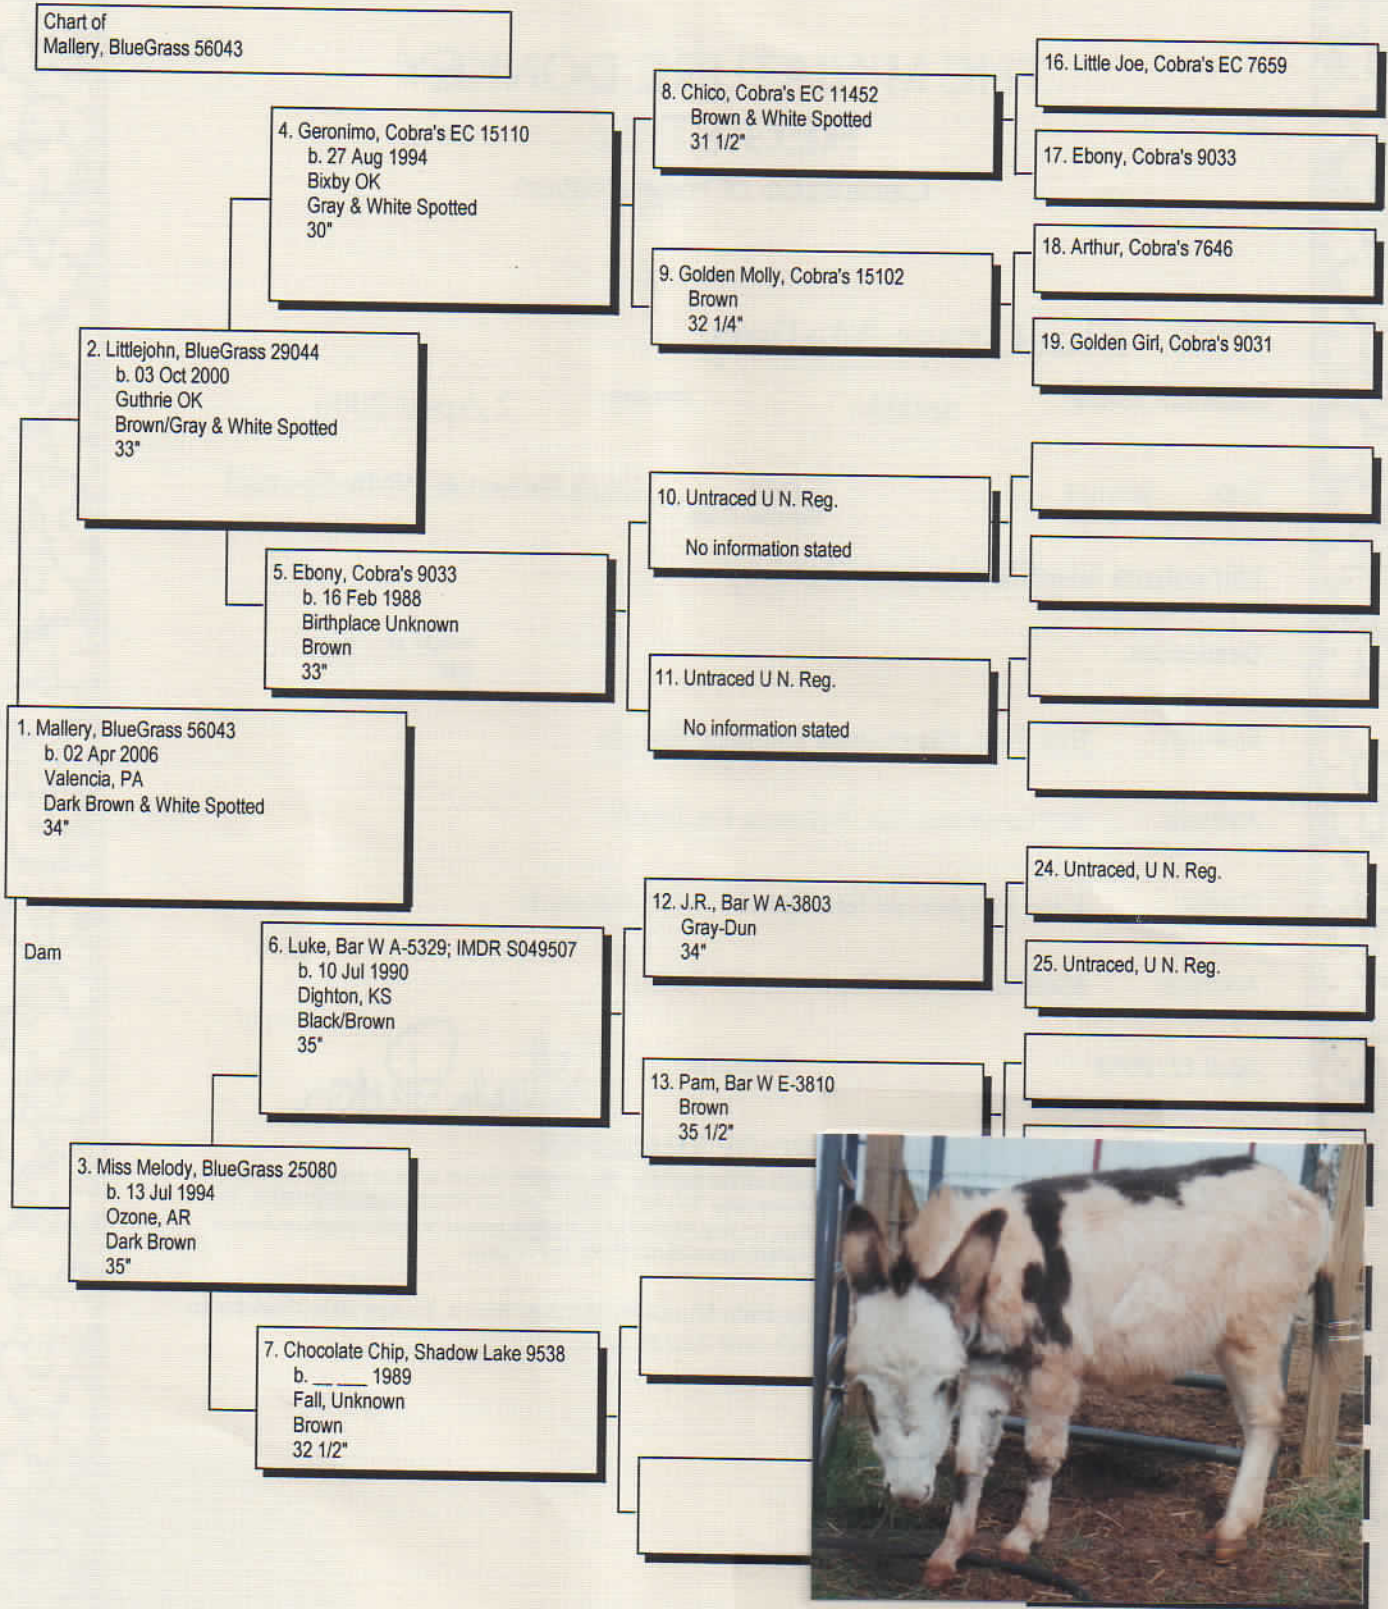

Pedigree

Chart #1

Do not remove photo.
Certificate is invalid
Without photo.

The American Donkey and Mule Society
P.O. Box 1210, Lewisville, TX 75067 (972) 219-0781
The American Donkey and Mule Society is not responsible
for errors in information submitted to the registry.