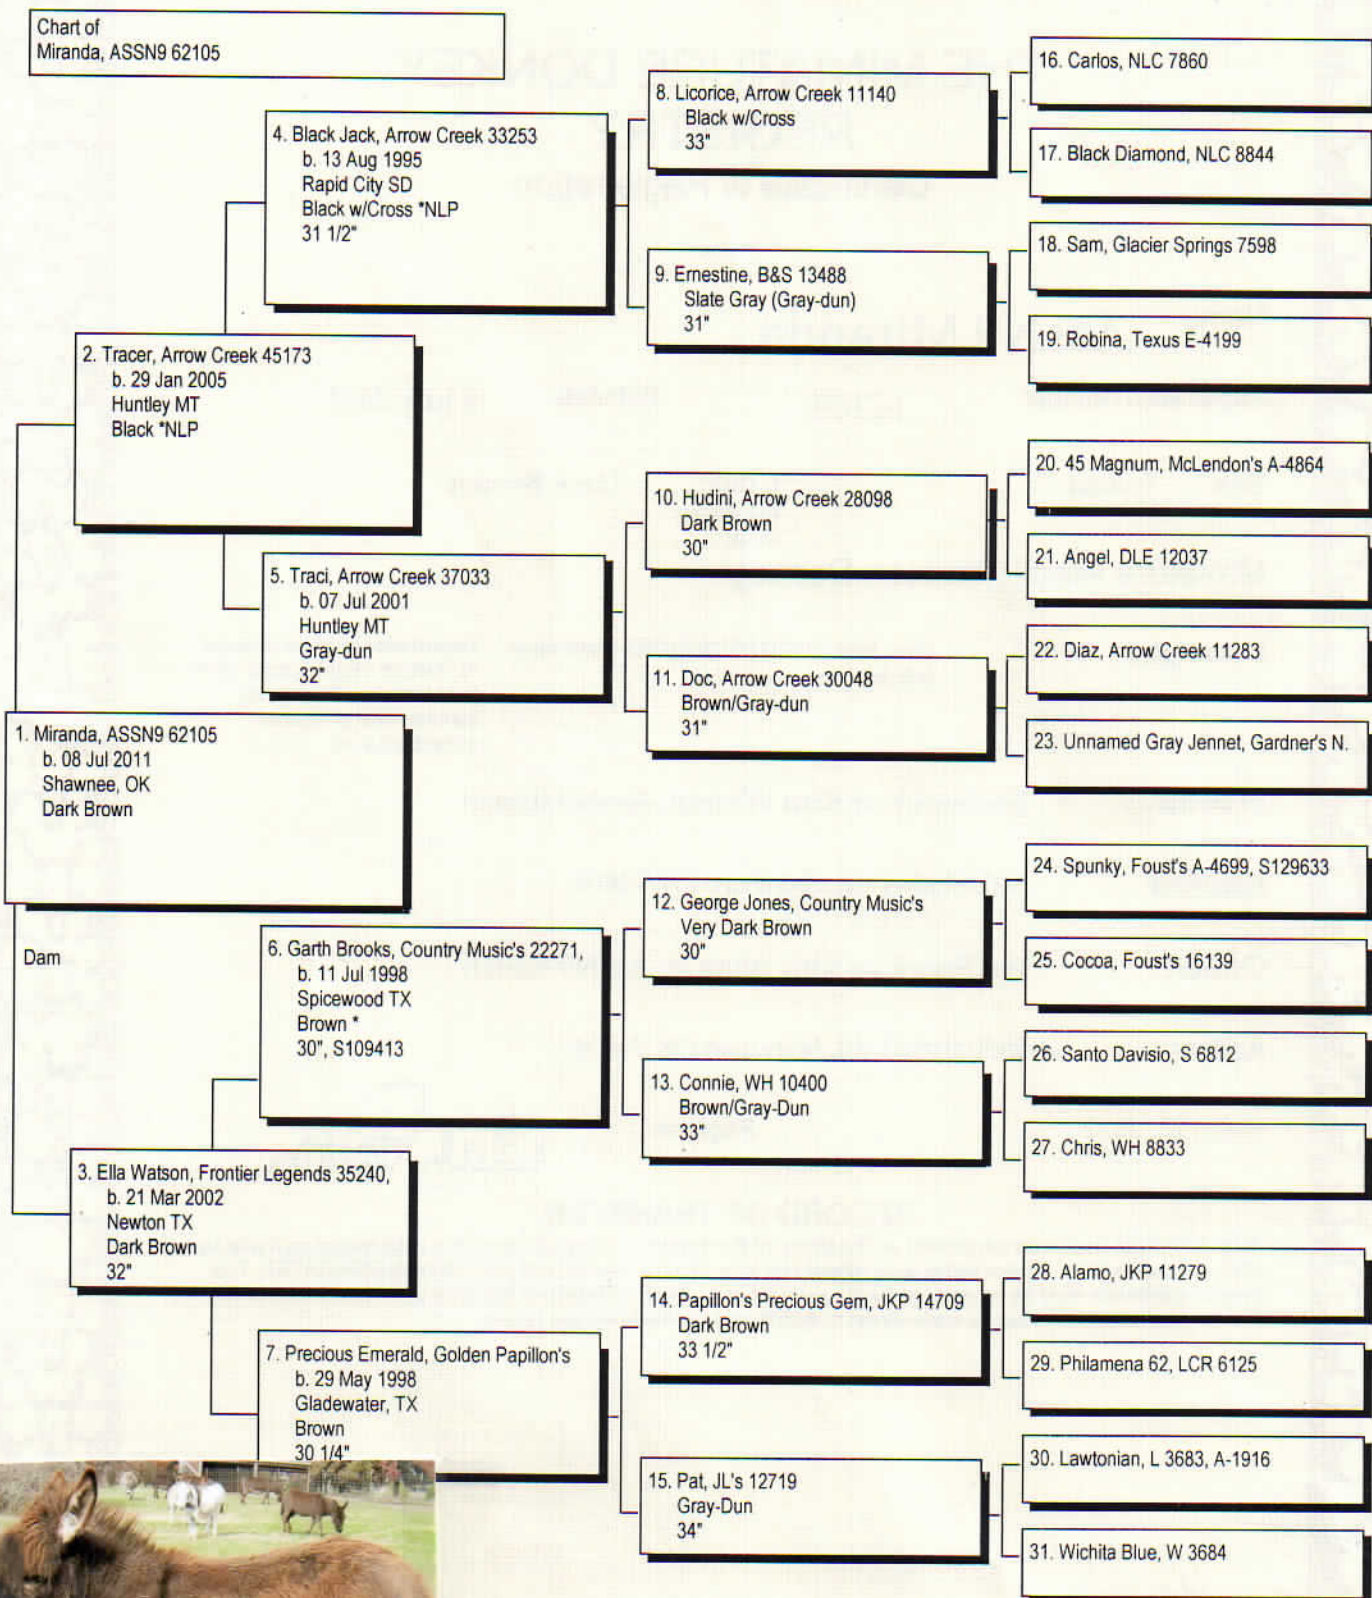

Pedigree

Chart #1

Miranda

The American Donkey and Mule Society
 P.O. Box 1210, Lewisville, TX 75067 (972) 219-0781
 The American Donkey and Mule Society is not responsible
 for errors in information submitted to the registry.