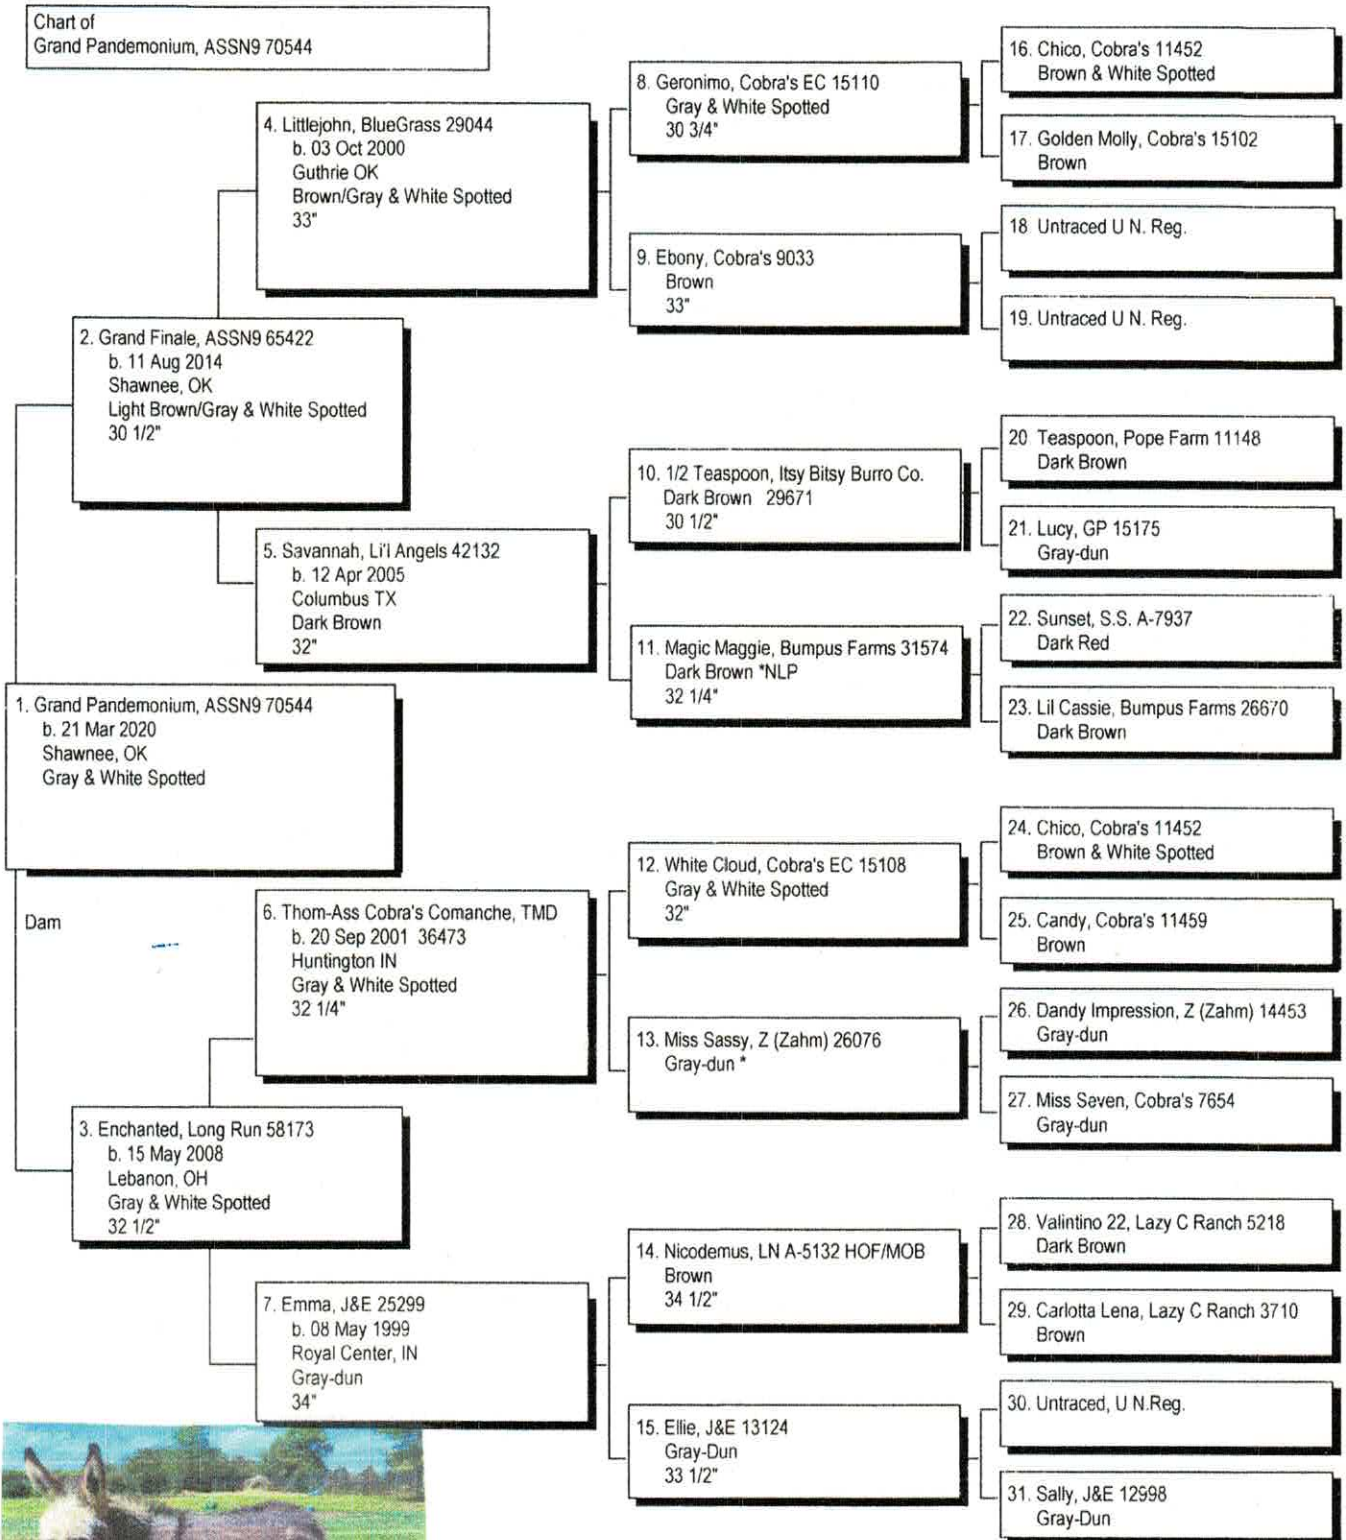

Pedigree

Chart #1

The American Donkey and Mule Society,  
 PO Box 1210, Lewisville TX 75067  
 www.lovelongears.com (972) 219-0781  
 The American Donkey and Mule Society is not  
 responsible for errors in information submitted to  
 the registry.