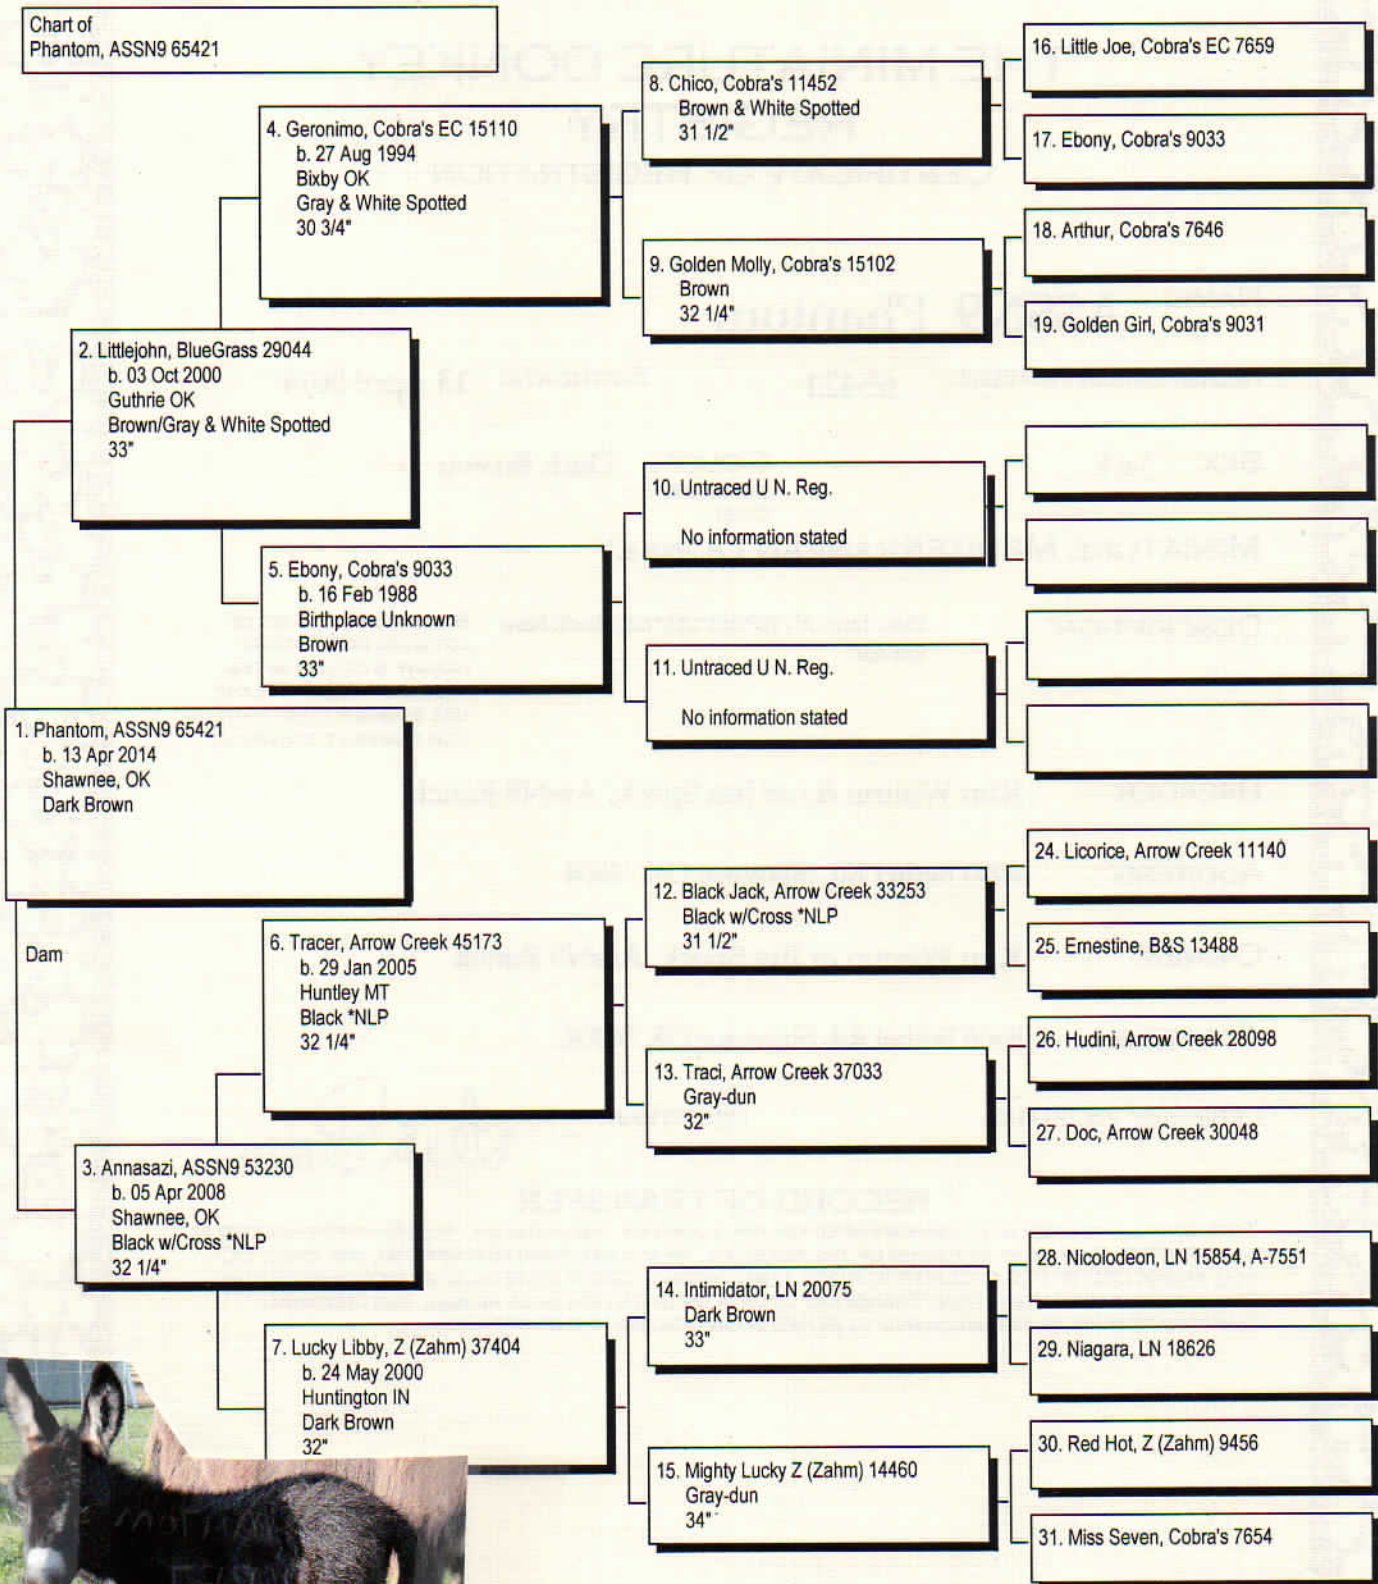

Pedigree

Chart #1

The American Donkey and Mule Society
 P.O. Box 1210, Lewisville, TX 75067 (972) 219-0781
 The American Donkey and Mule Society is not responsible
 for errors in information submitted to the registry.