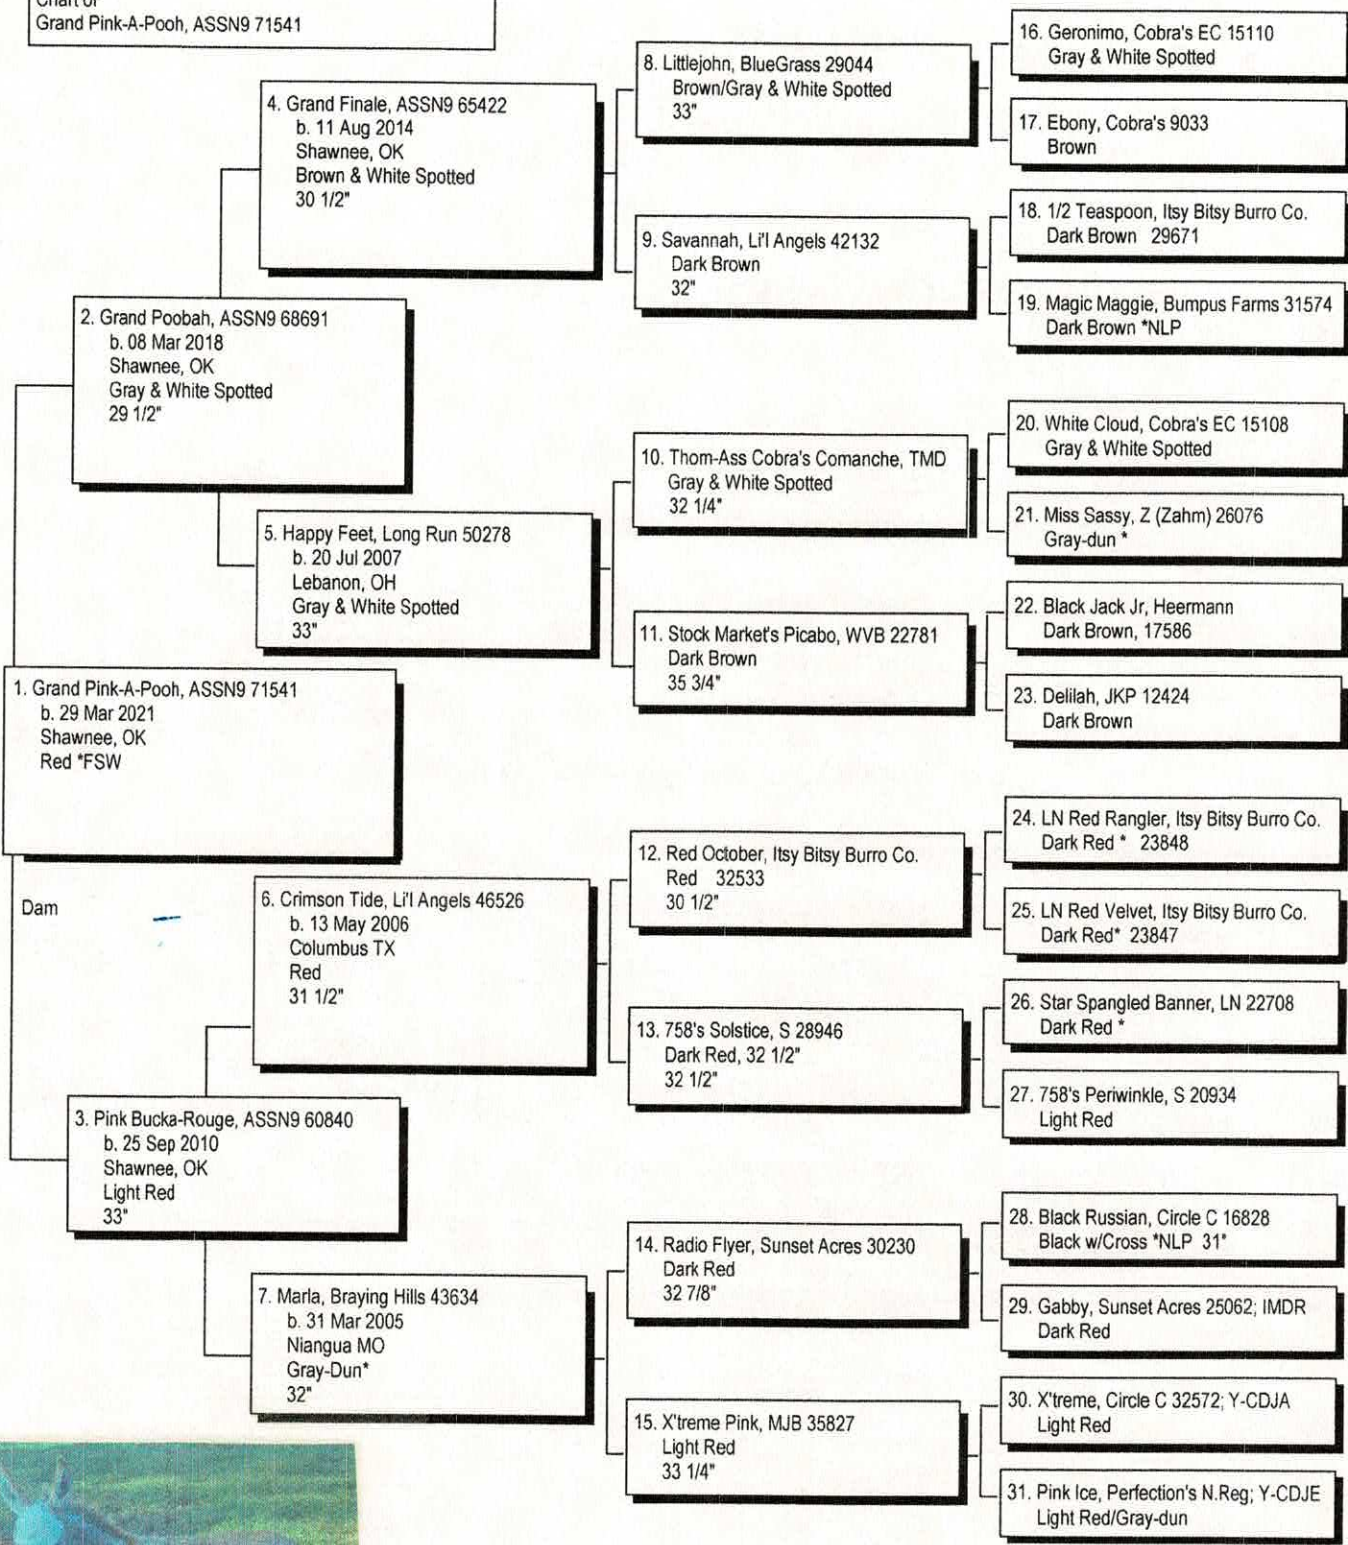

Pedigree

Chart #1

Chart of
Grand Pink-A-Pooh, ASSN9 71541

The American Donkey and Mule Society,
PO Box 1210, Lewisville TX 75067
www.lovelongears.com/ (972) 219-0781
The American Donkey and Mule Society is not
responsible for errors in information submitted to
the registry.