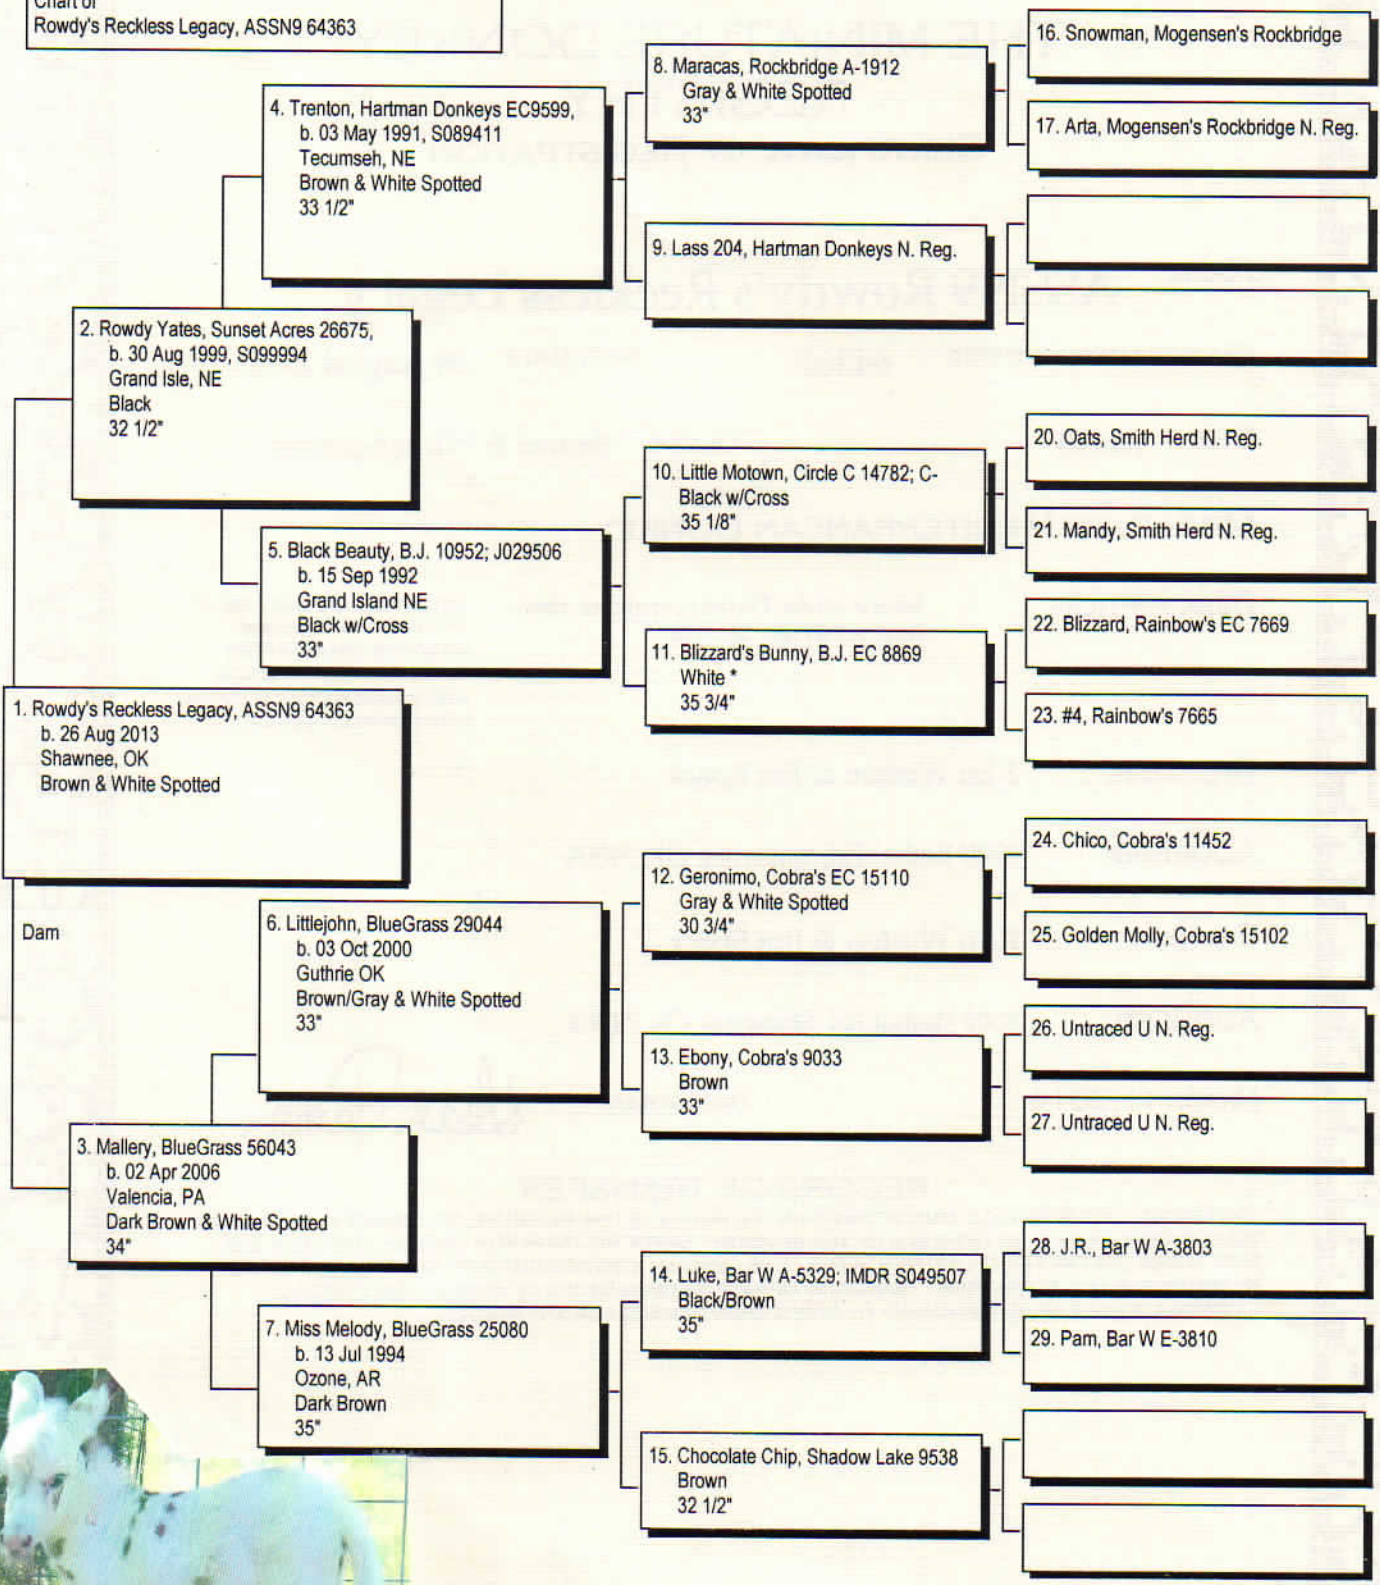

Pedigree

Chart #1

Chart of
Rowdy's Reckless Legacy, ASSN9 64363

The American Donkey and Mule Society
 P.O. Box 1210, Lewisville, TX 75067 (972) 219-0781
 The American Donkey and Mule Society is not responsible
 for errors in information submitted to the registry.