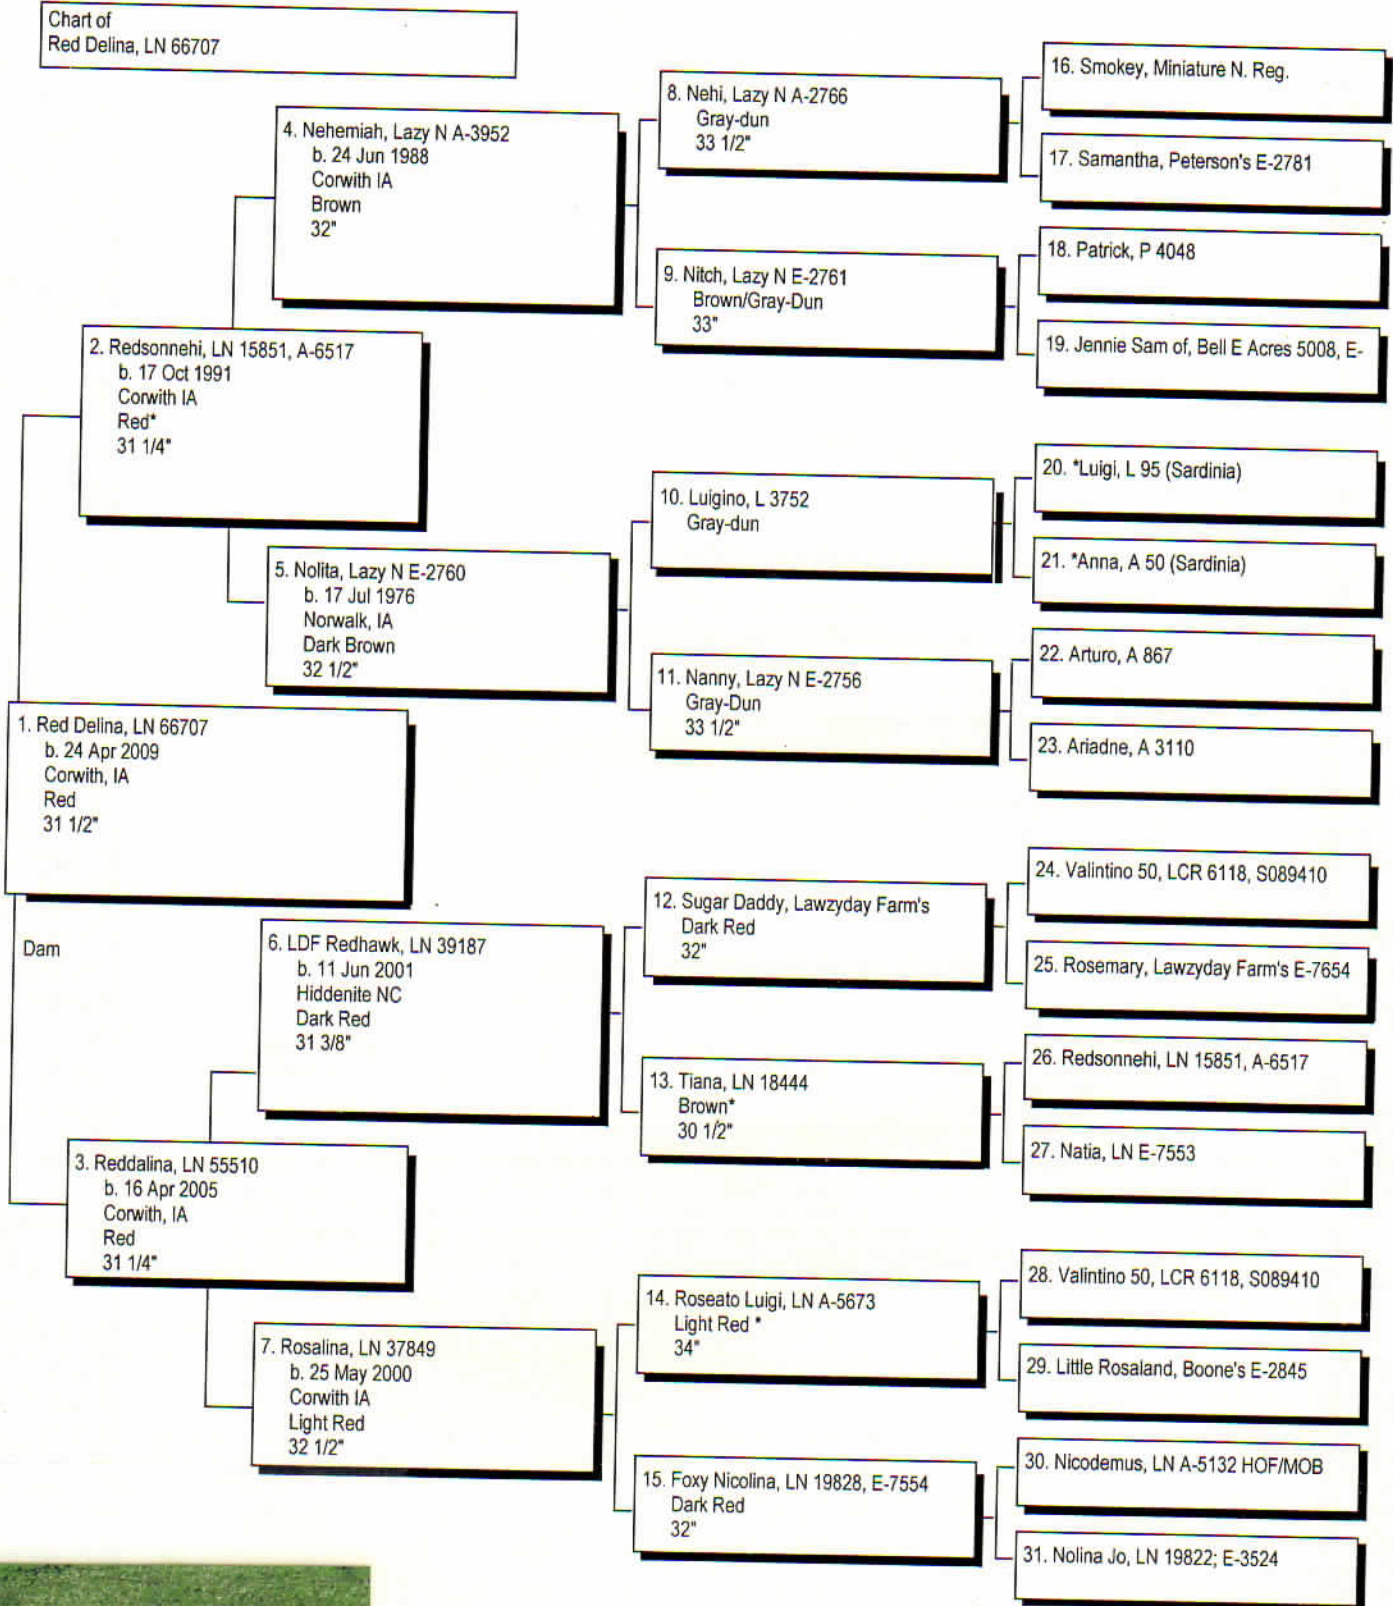

Pedigree

Chart #1

Red Delina

The American Donkey and Mule Society  
 P.O. Box 1210, Lewisville, TX 75067 (972) 219-0781  
 The American Donkey and Mule Society is not responsible  
 for errors in information submitted to the registry.