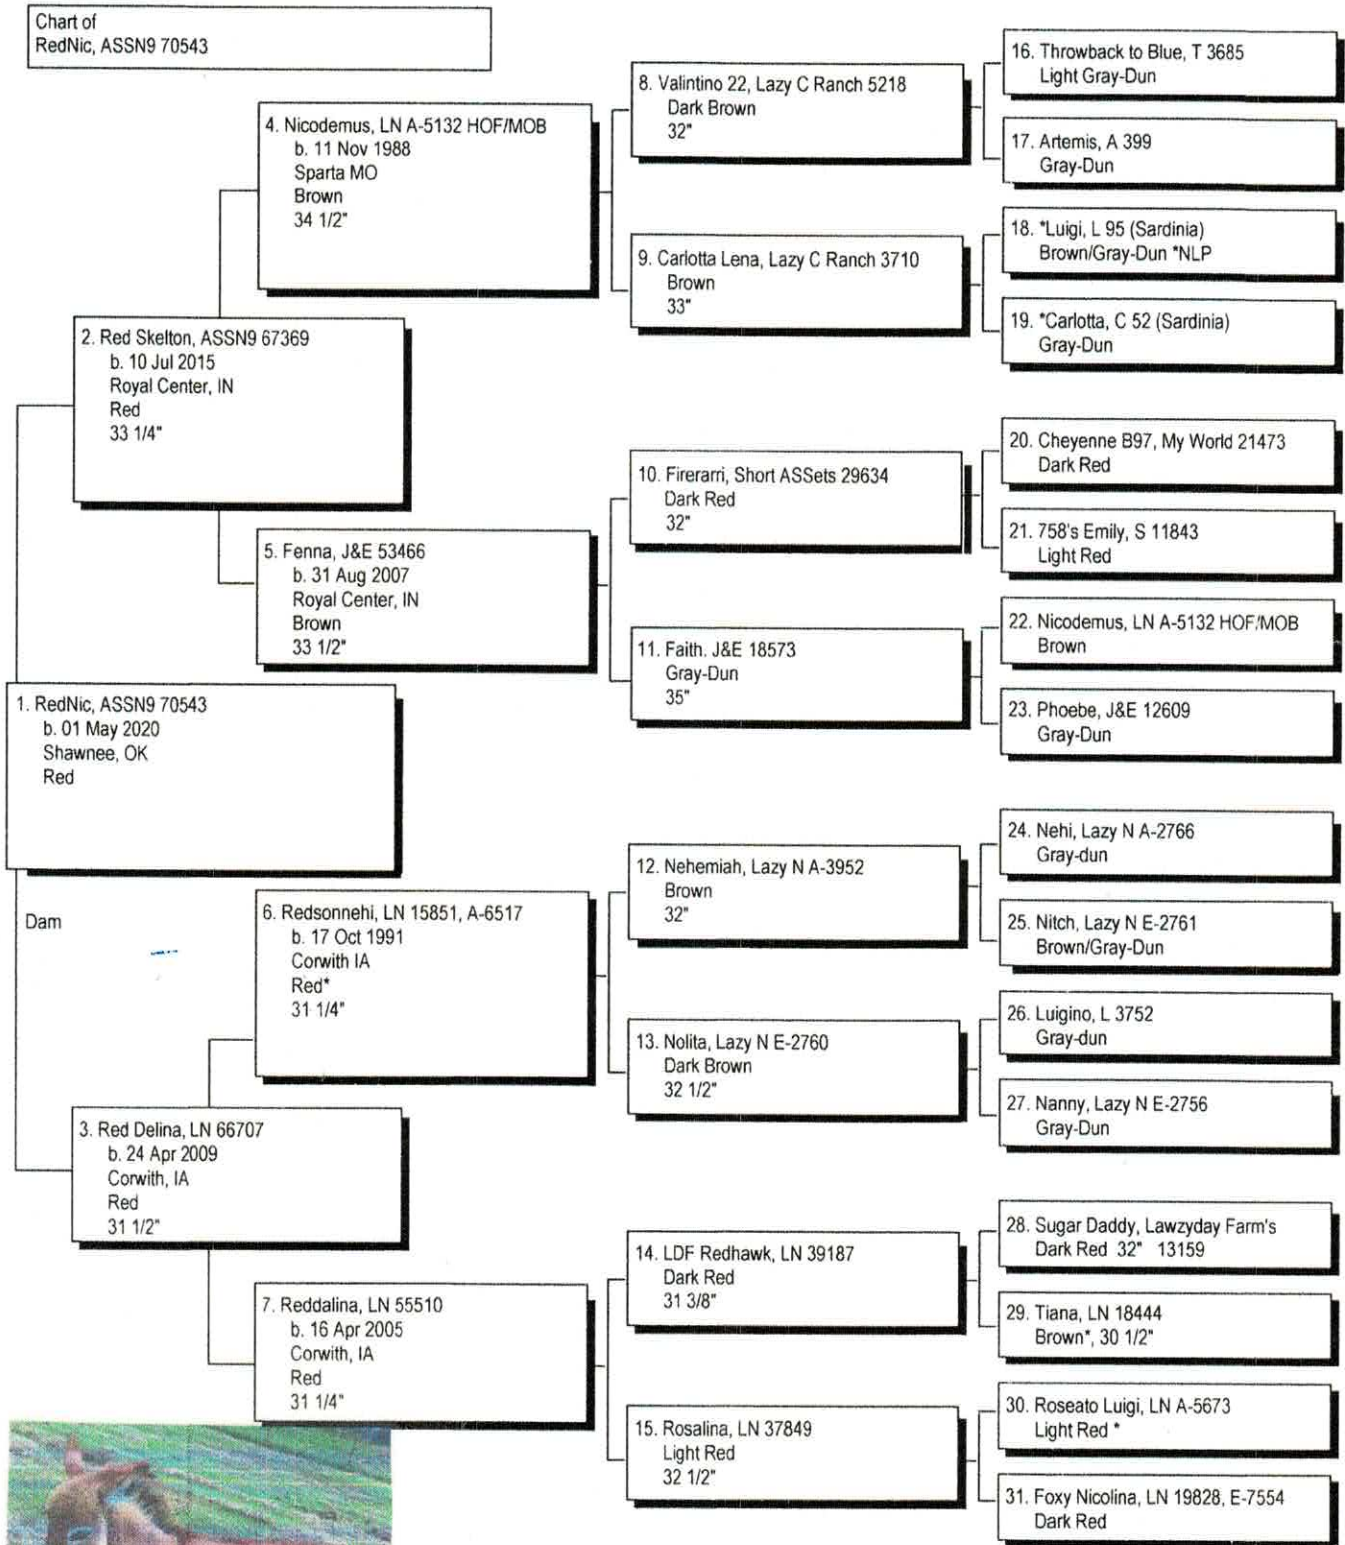

Pedigree

Chart #1

The American Donkey and Mule Society,
 PO Box 1210, Lewisville TX 75067
 www.lovelongears.com (972) 219-0781
 The American Donkey and Mule Society is not
 responsible for errors in information submitted to
 the registry.