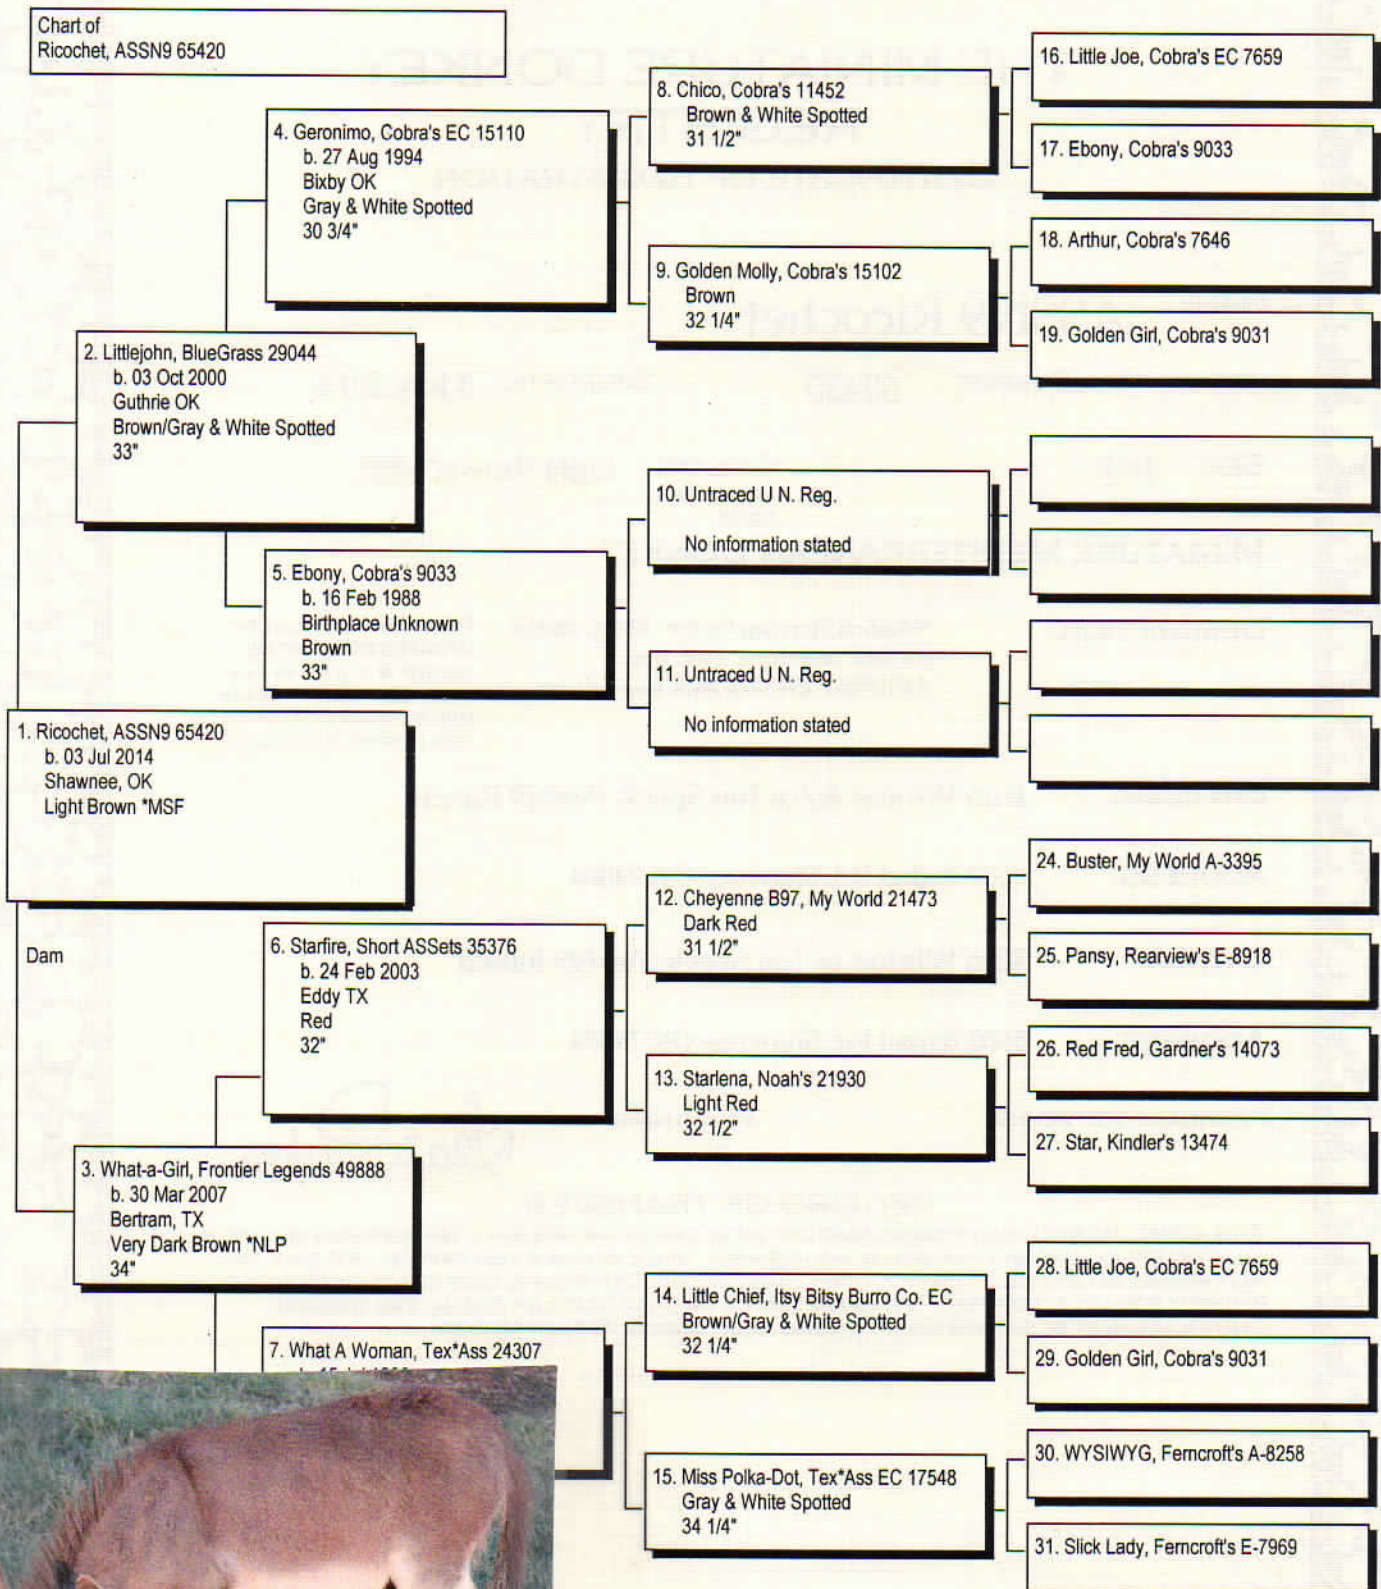

Pedigree

Chart #1

The American Donkey and Mule Society
 P.O. Box 1210, Lewisville, TX 75067 (972) 219-0781
 The American Donkey and Mule Society is not responsible
 for errors in information submitted to the registry.