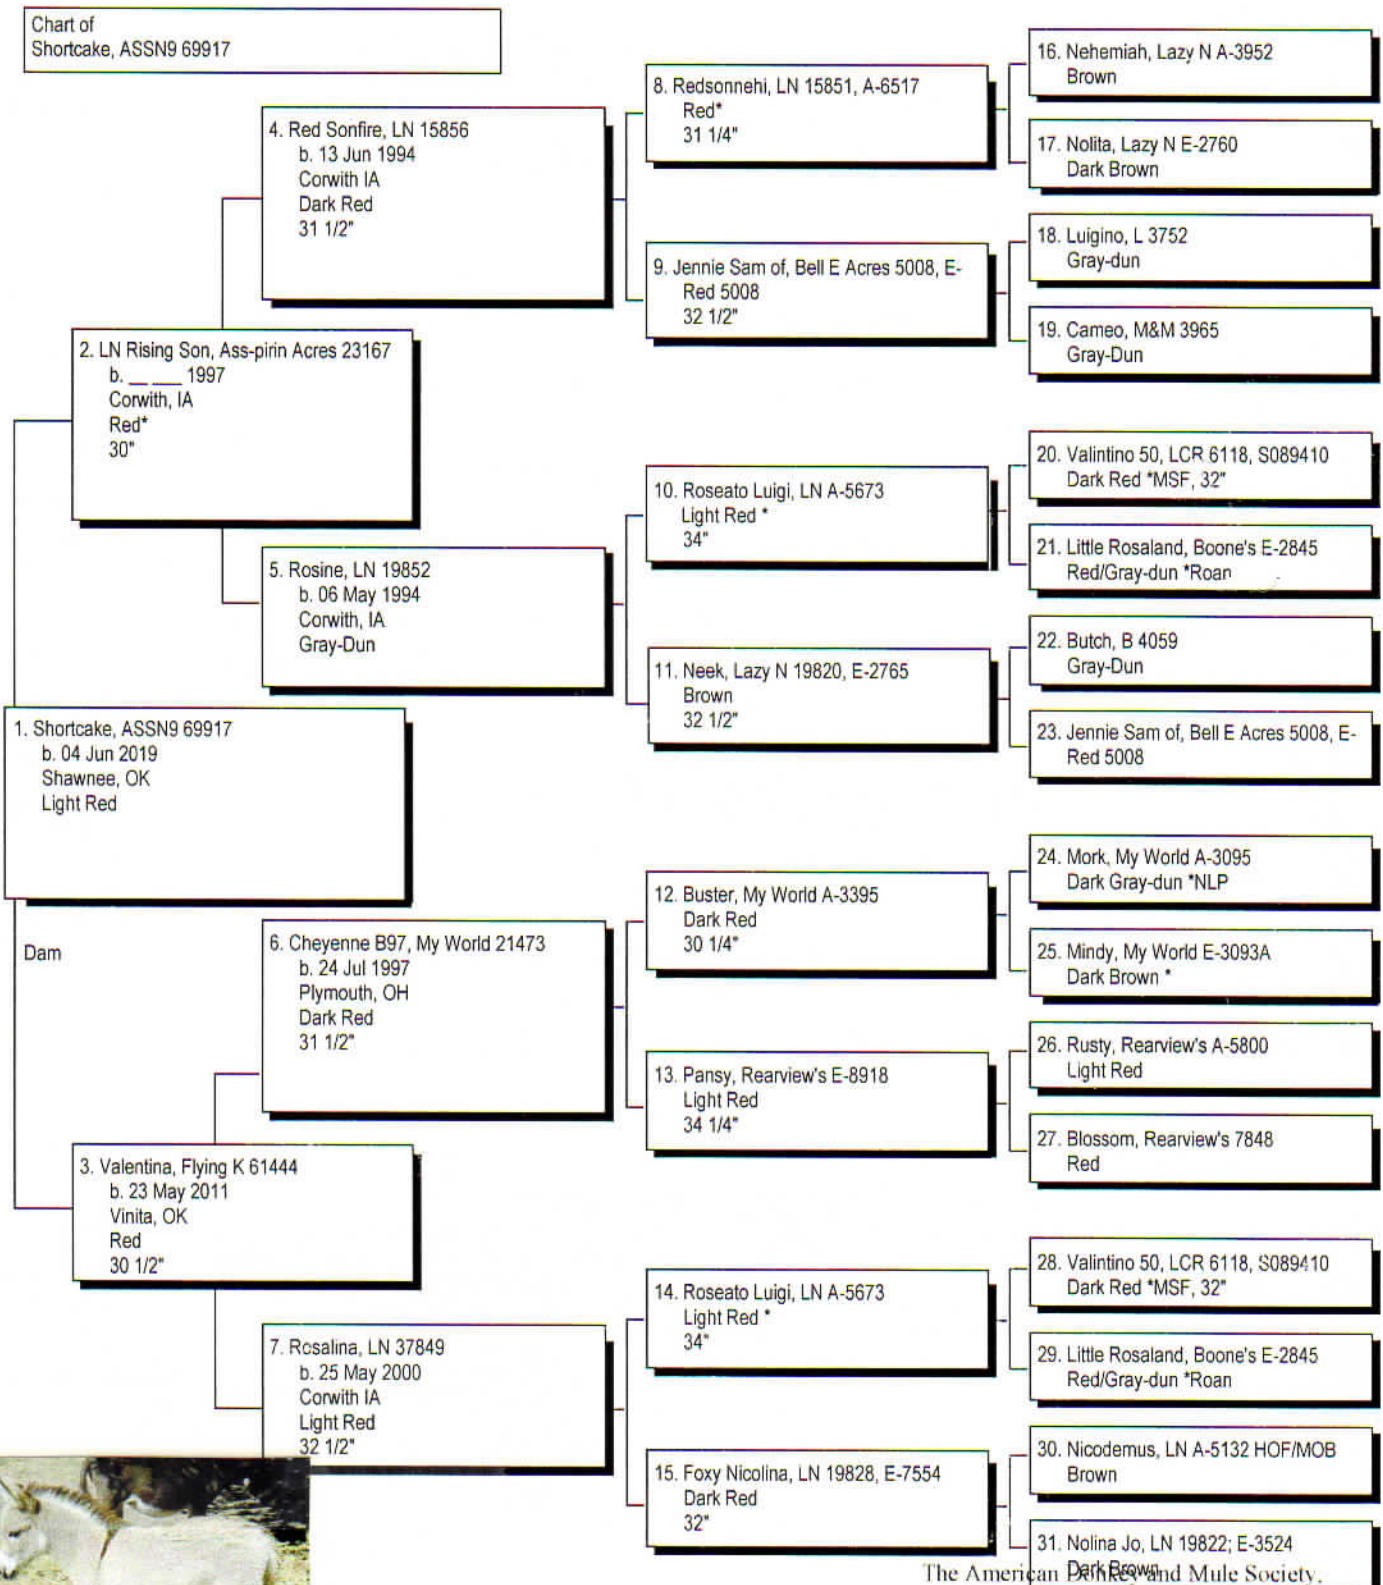

Pedigree

Chart #1

The American Donkey and Mule Society,
 PO Box 1210, Lewisville TX 75067
 www.lovelongears.com/ (972) 219-0781
 The American Donkey and Mule Society is not
 responsible for errors in information submitted to
 the registry.