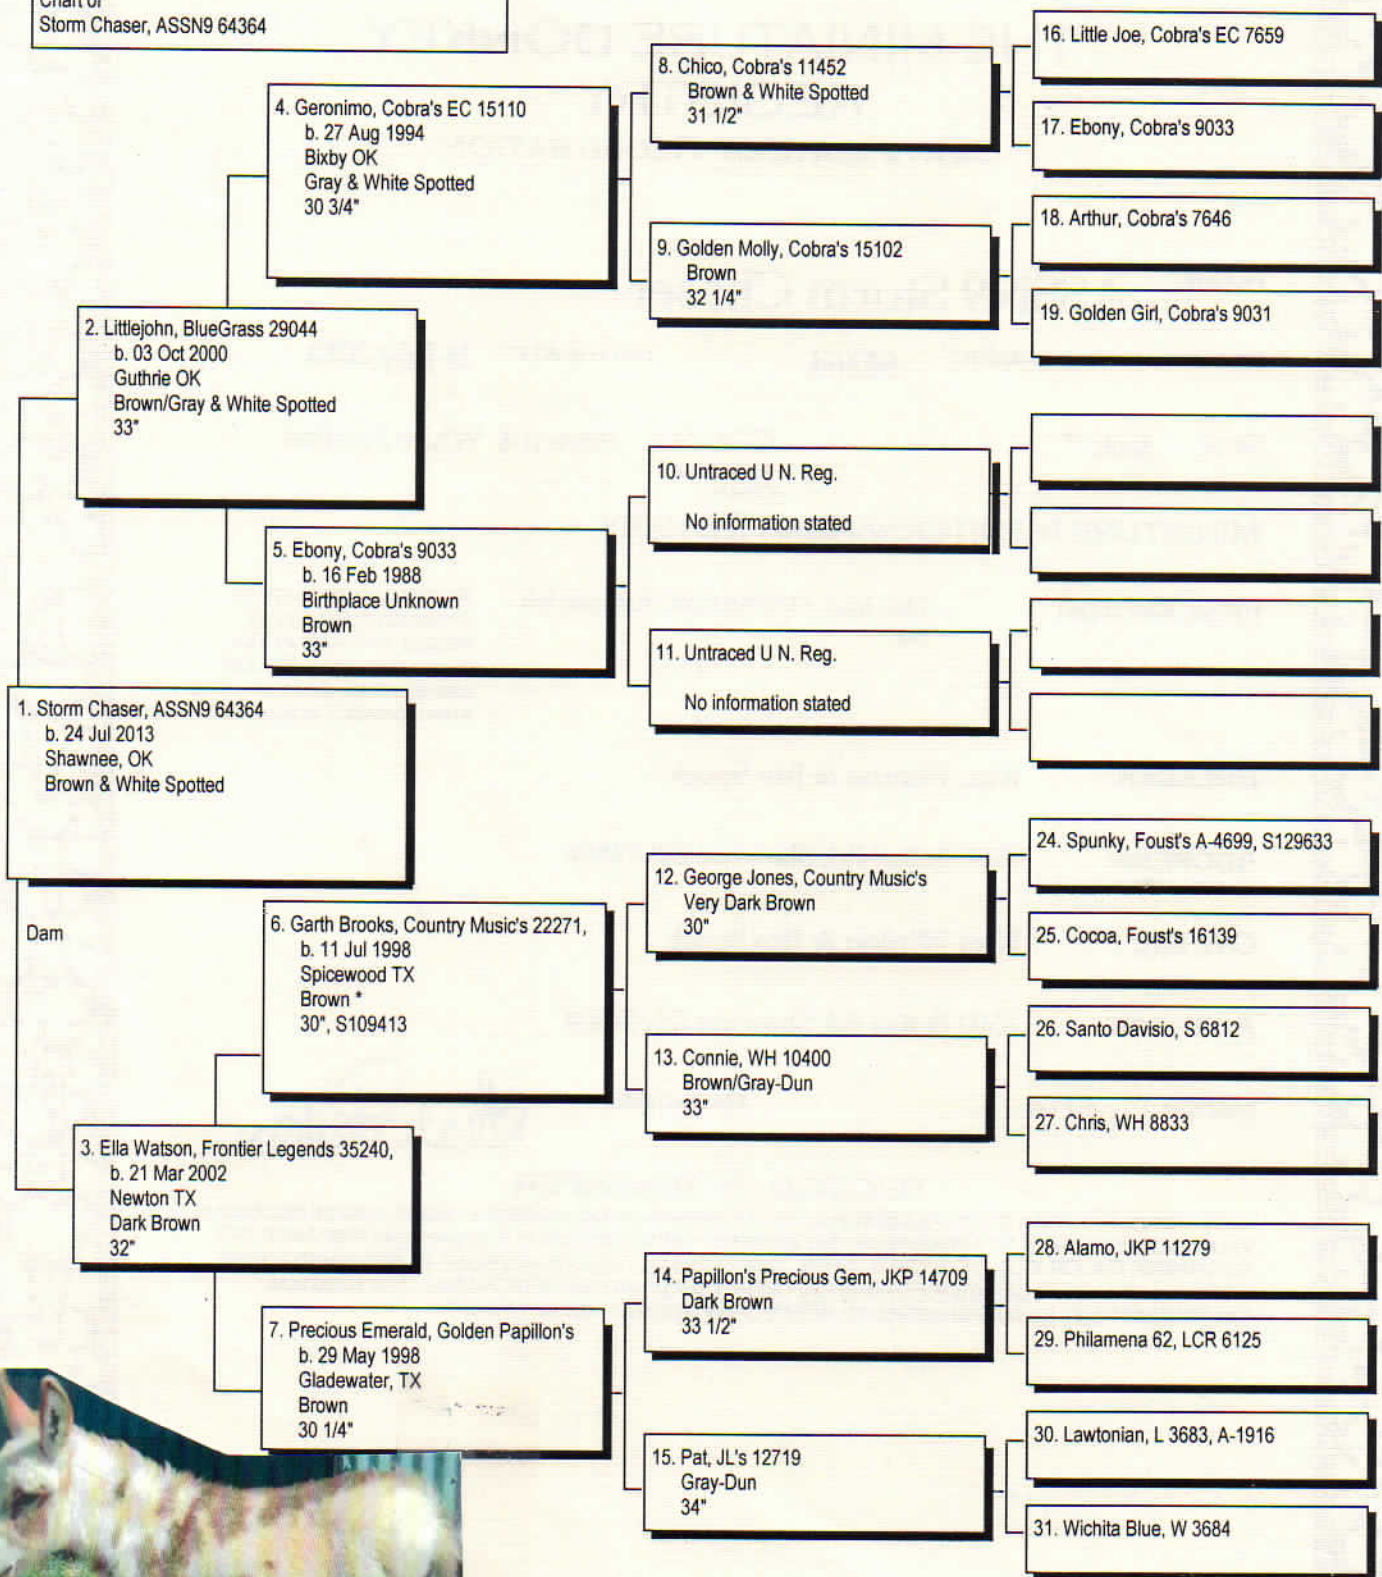

Pedigree

Chart #1

Chart of Storm Chaser, ASSN9 64364

The American Donkey and Mule Society
 P.O. Box 1210, Lewisville, TX 75067 (972) 219-0781
 The American Donkey and Mule Society is not responsible
 for errors in information submitted to the registry.