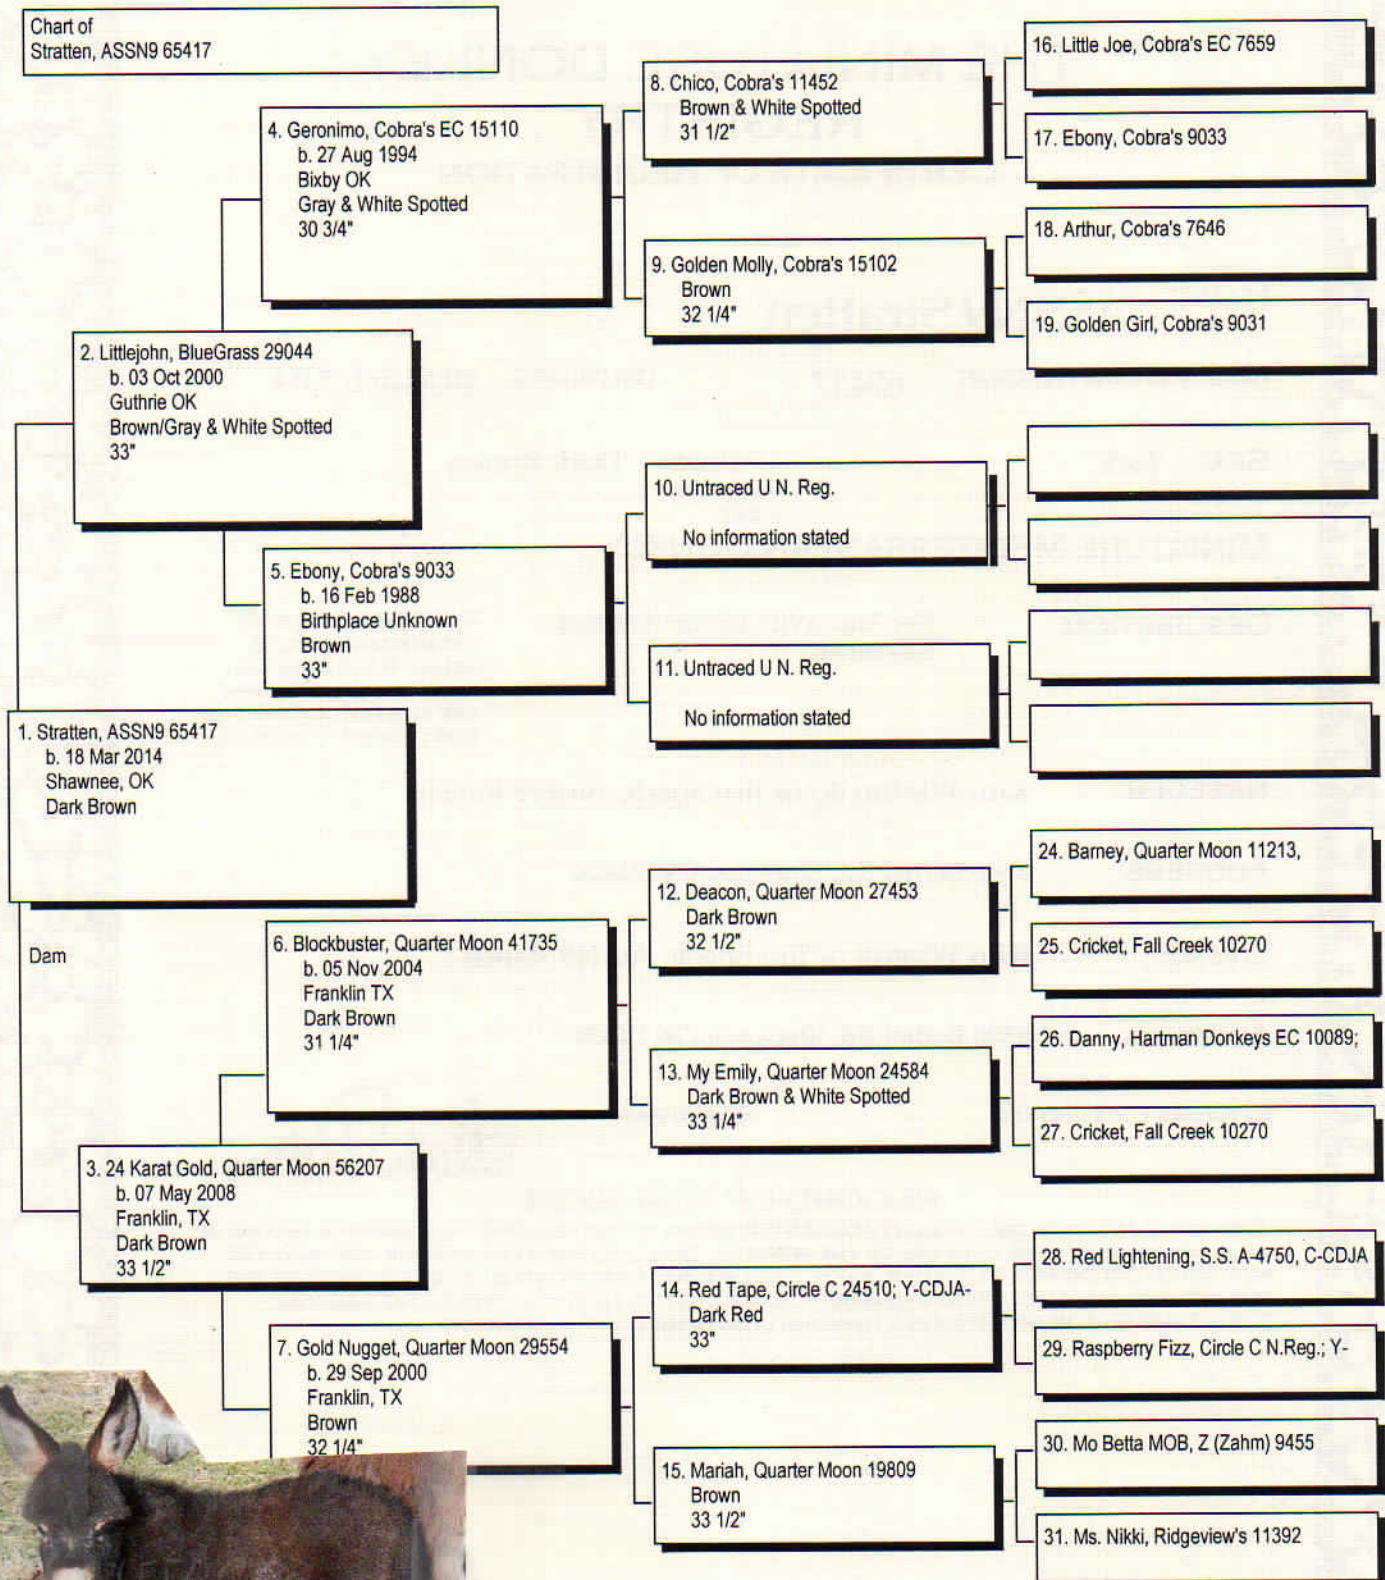

Pedigree

Chart #1

The American Donkey and Mule Society
 P.O. Box 1210, Lewisville, TX 75067 (972) 219-0781
 The American Donkey and Mule Society is not responsible
 for errors in information submitted to the registry.