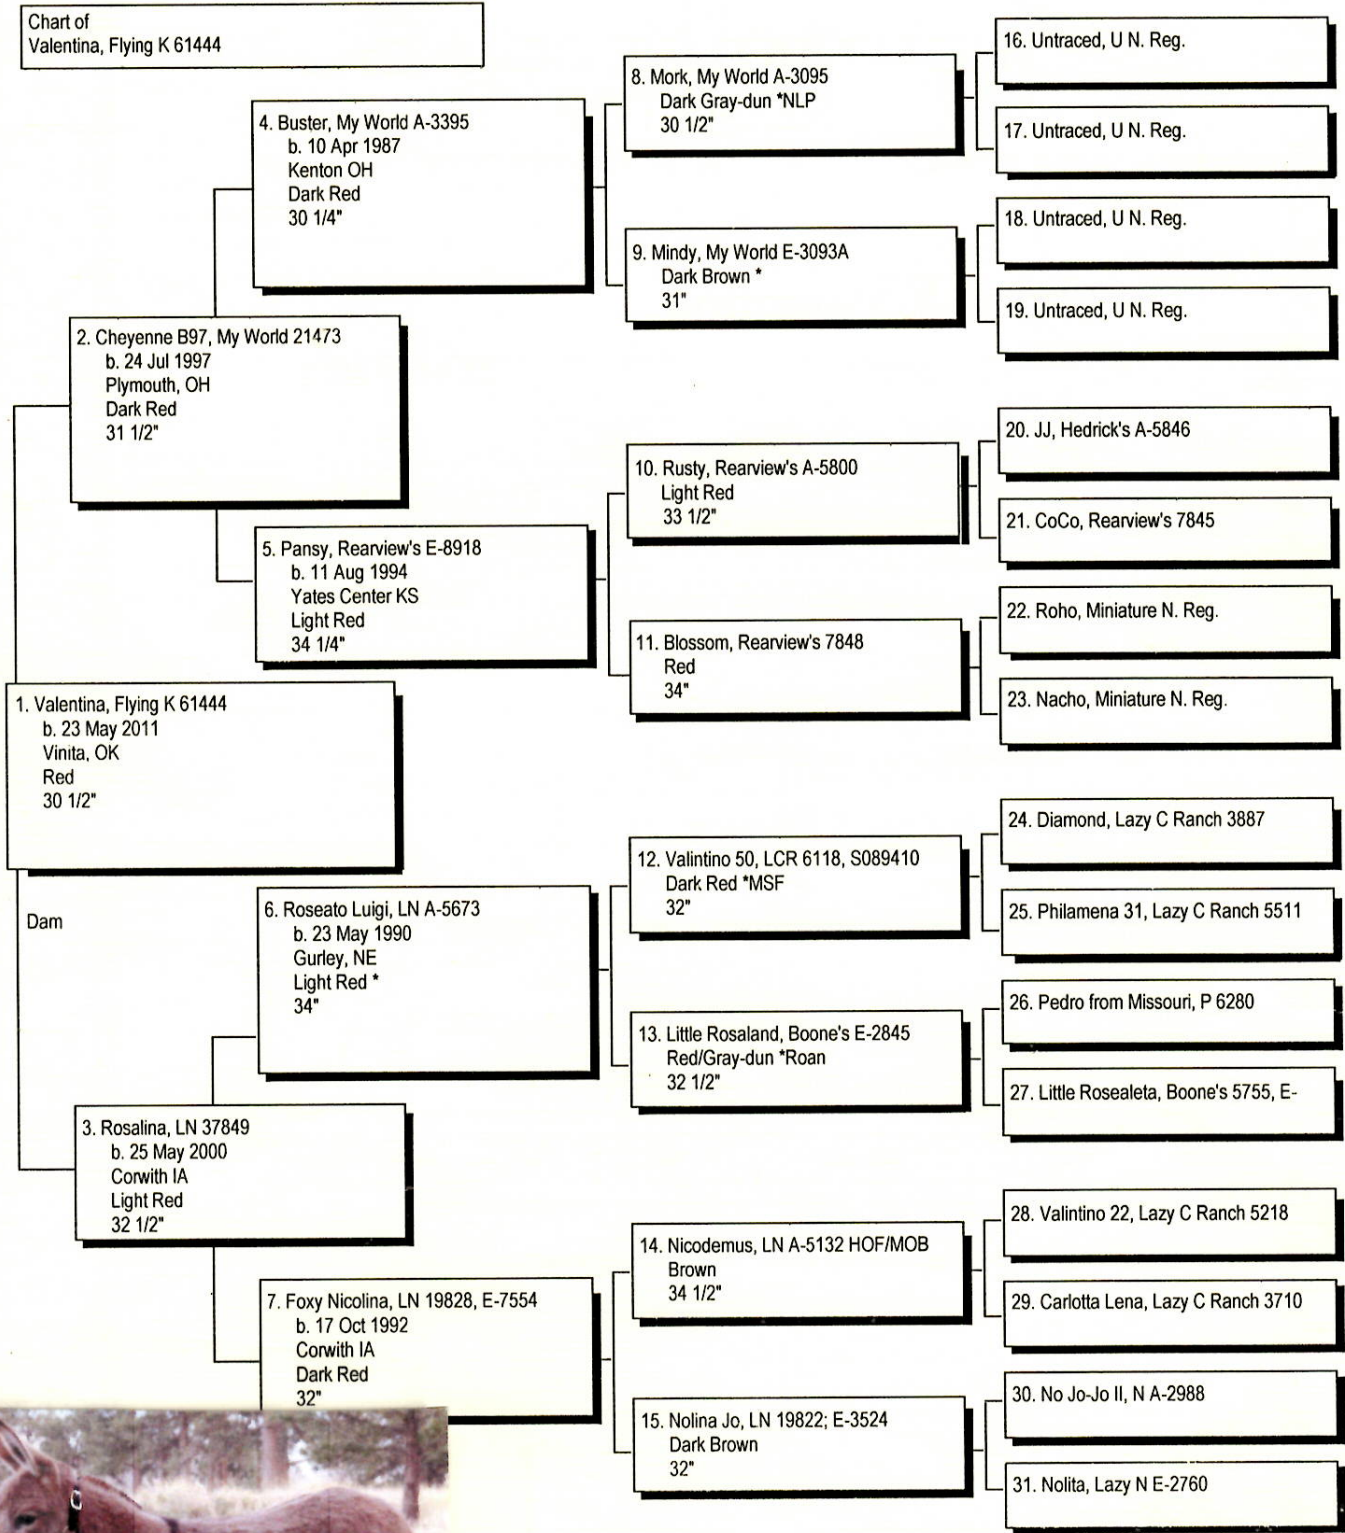

Pedigree

Chart #1

Chart of
Valentina, Flying K 61444

The American Donkey and Mule Society
 P.O. Box 1210, Lewisville, TX 75067 (972) 219-0781
 The American Donkey and Mule Society is not responsible
 for errors in information submitted to the registry.