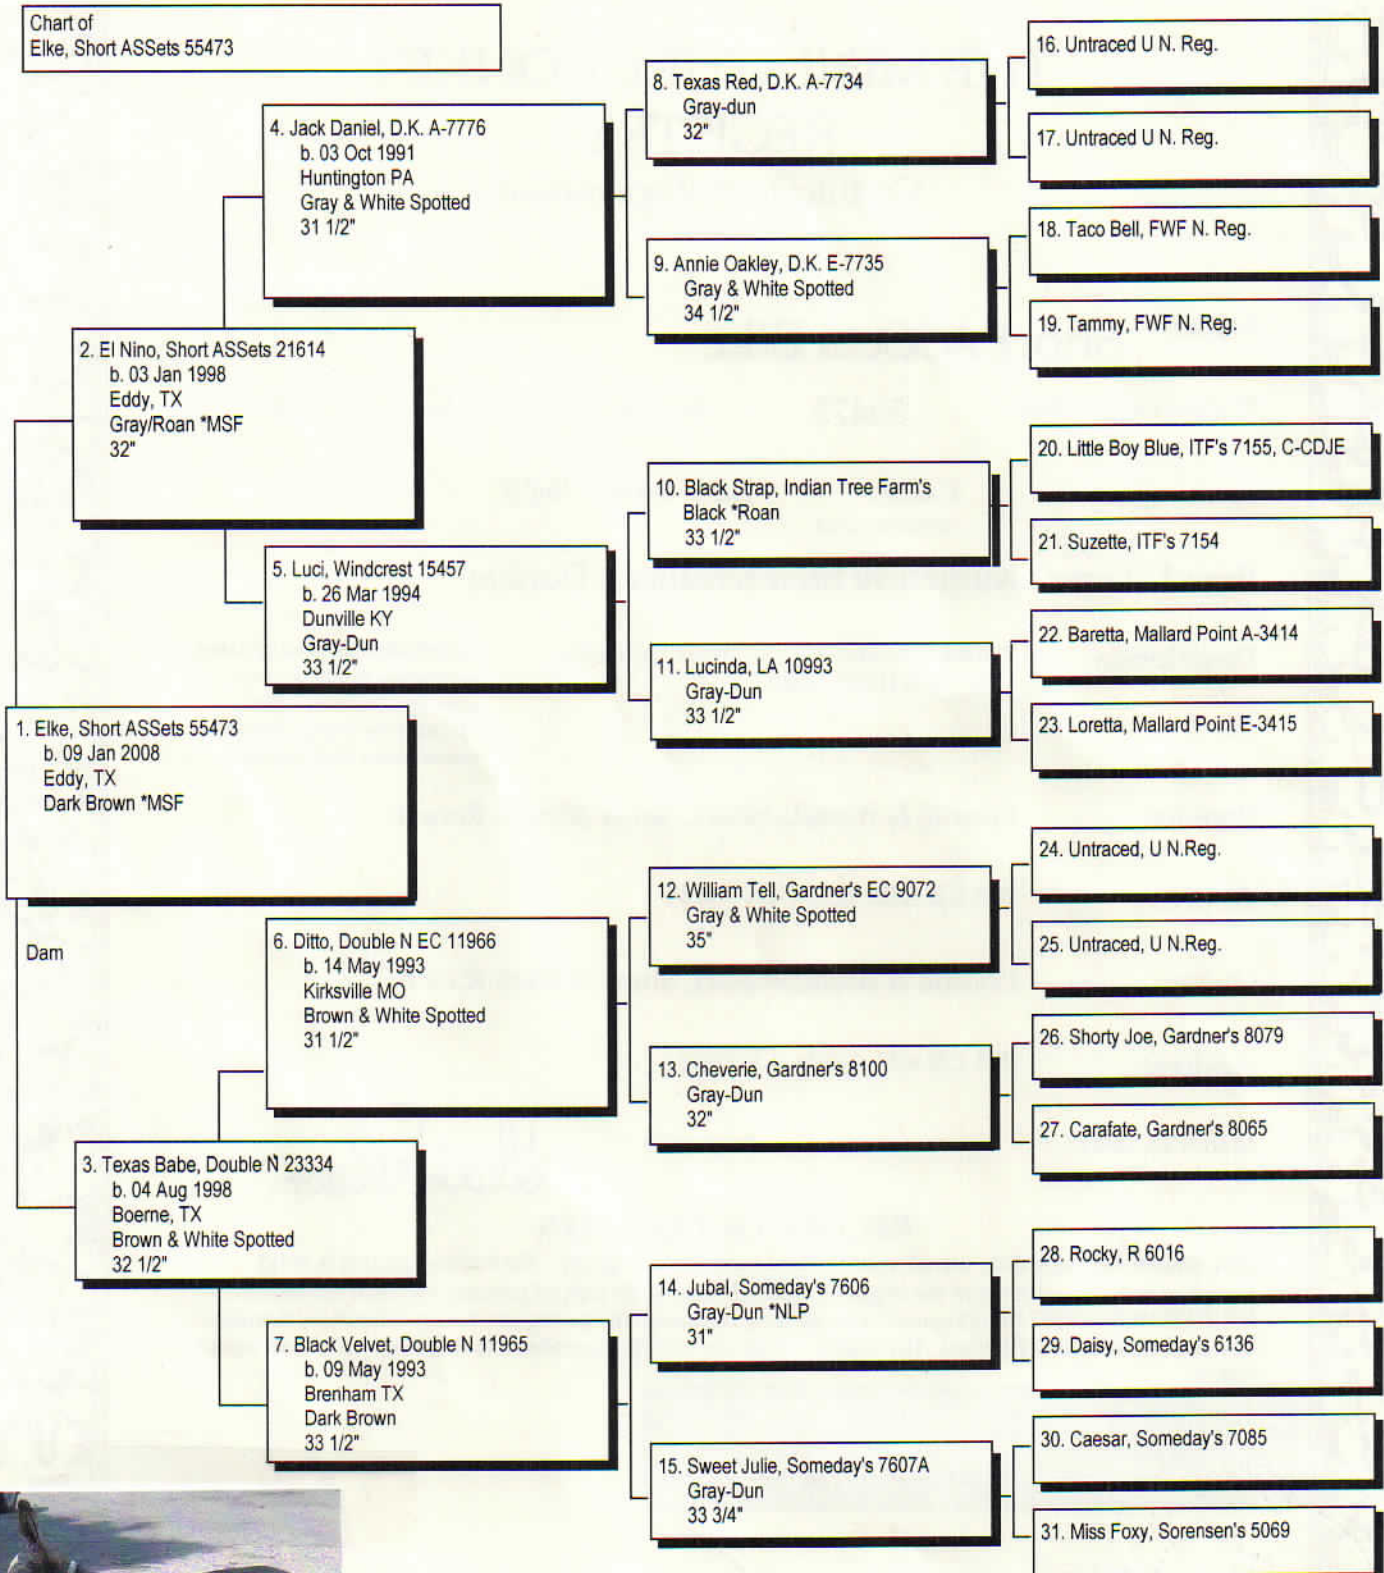

Pedigree

Chart #1

Chart of
Elke, Short ASSETS 55473

The American Donkey and Mule Society
 P.O. Box 1210, Lewisville, TX 75067 (972) 219-0781
 The American Donkey and Mule Society is not responsible
 for errors in information submitted to the registry.