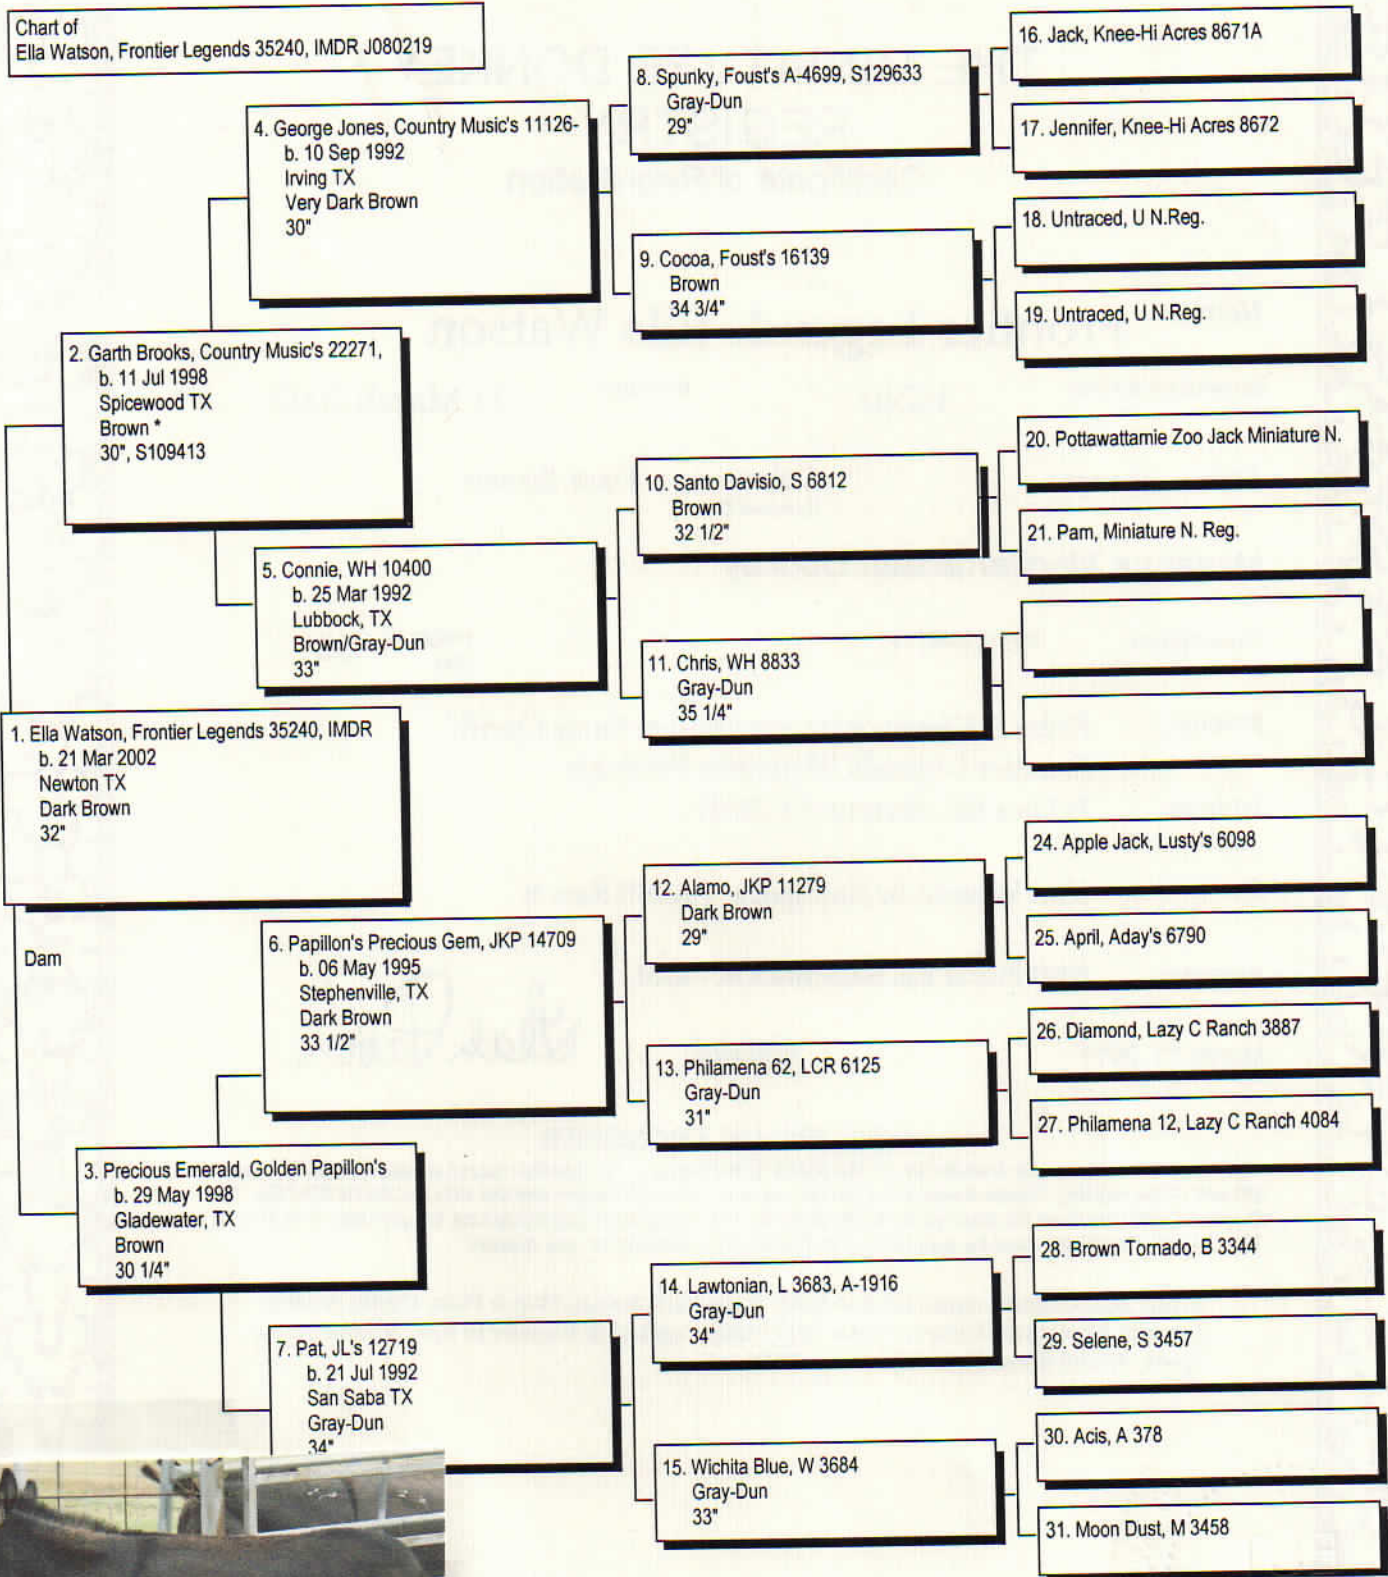

Pedigree

Chart #1

Chart of
Ella Watson, Frontier Legends 35240, IMDR J080219

The American Donkey and Mule Society
P.O. Box 1210, Lewisville, TX 75067 (972) 219-0781
The American Donkey and Mule Society is not responsible
for errors in information submitted to the registry.