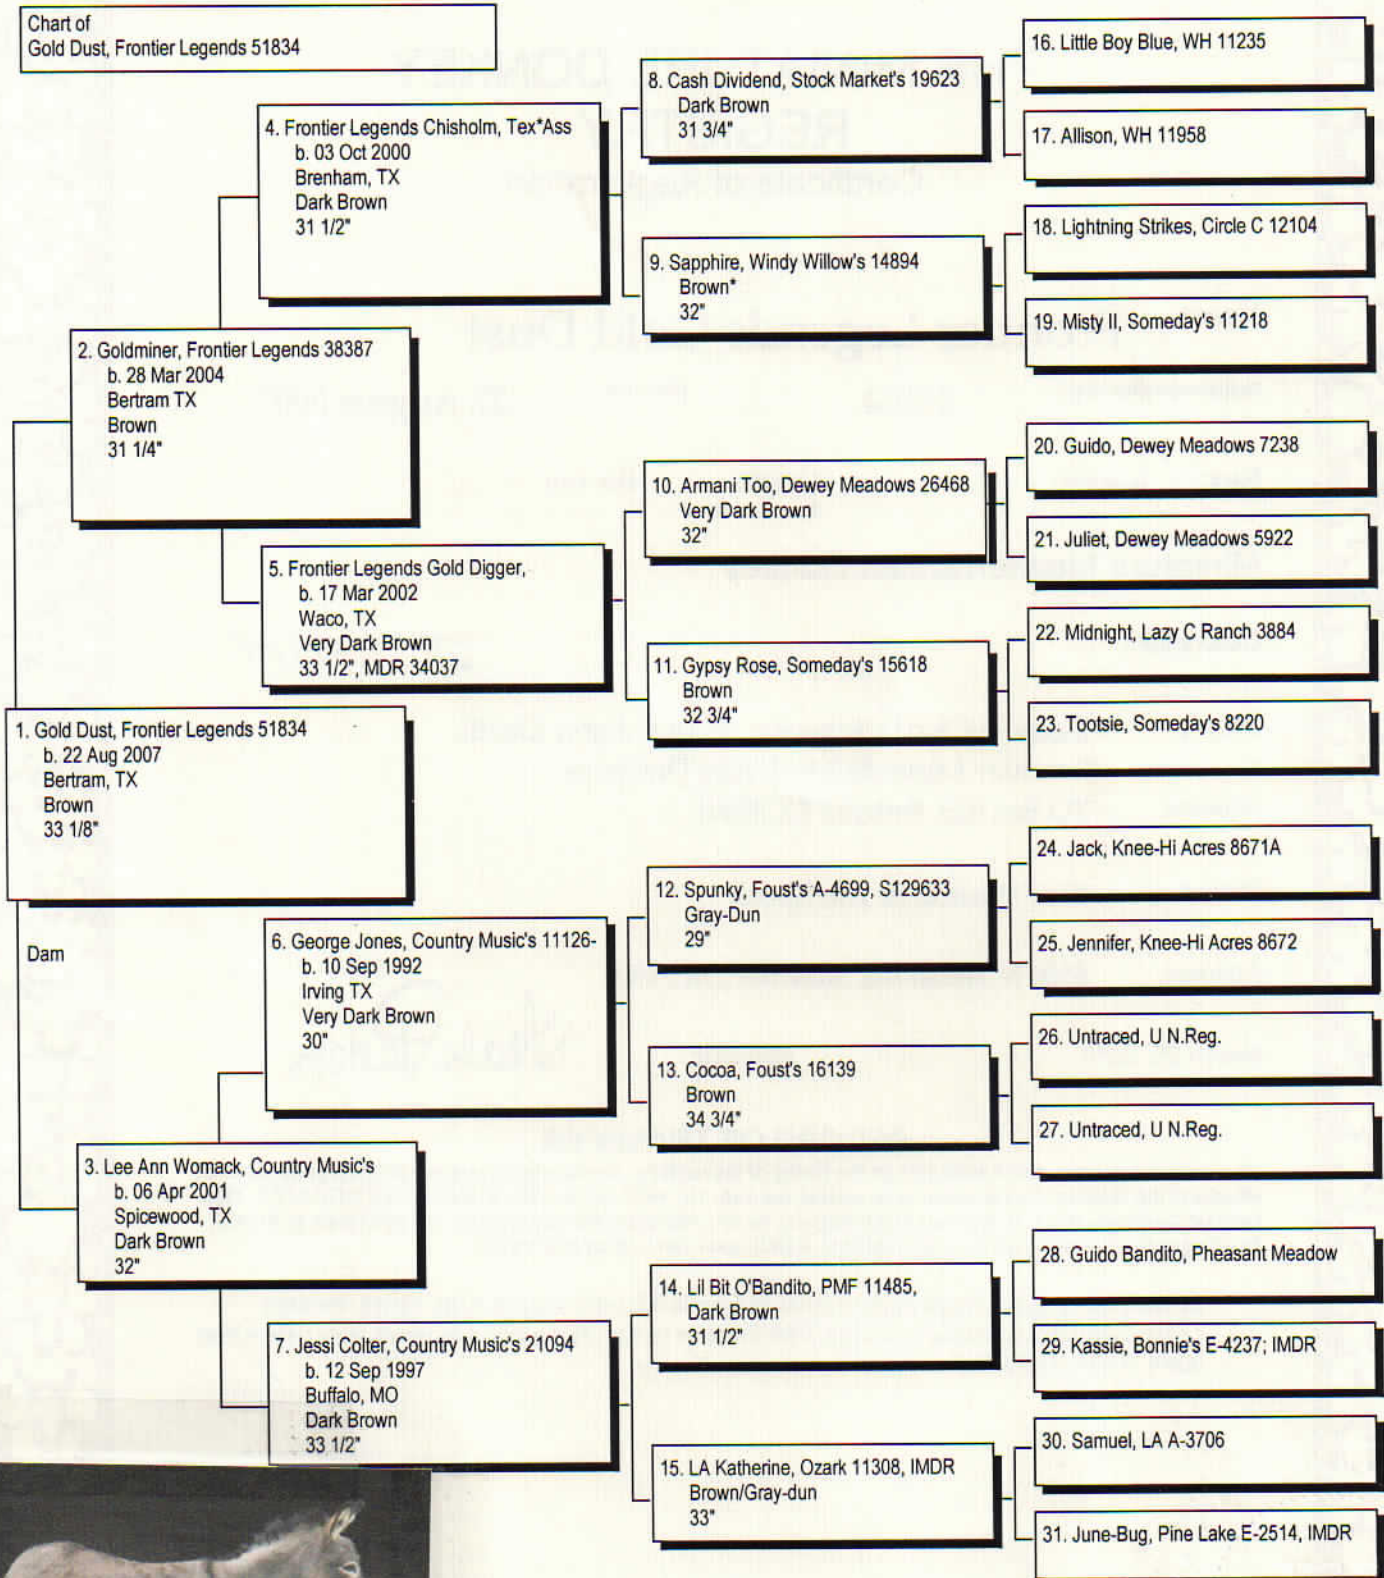

Pedigree

Chart #1

Chart of  
Gold Dust, Frontier Legends 51834

The American Donkey and Mule Society  
 P.O. Box 1210, Lewisville, TX 75067 (972) 219-0781  
 The American Donkey and Mule Society is not responsible  
 for errors in information submitted to the registry.