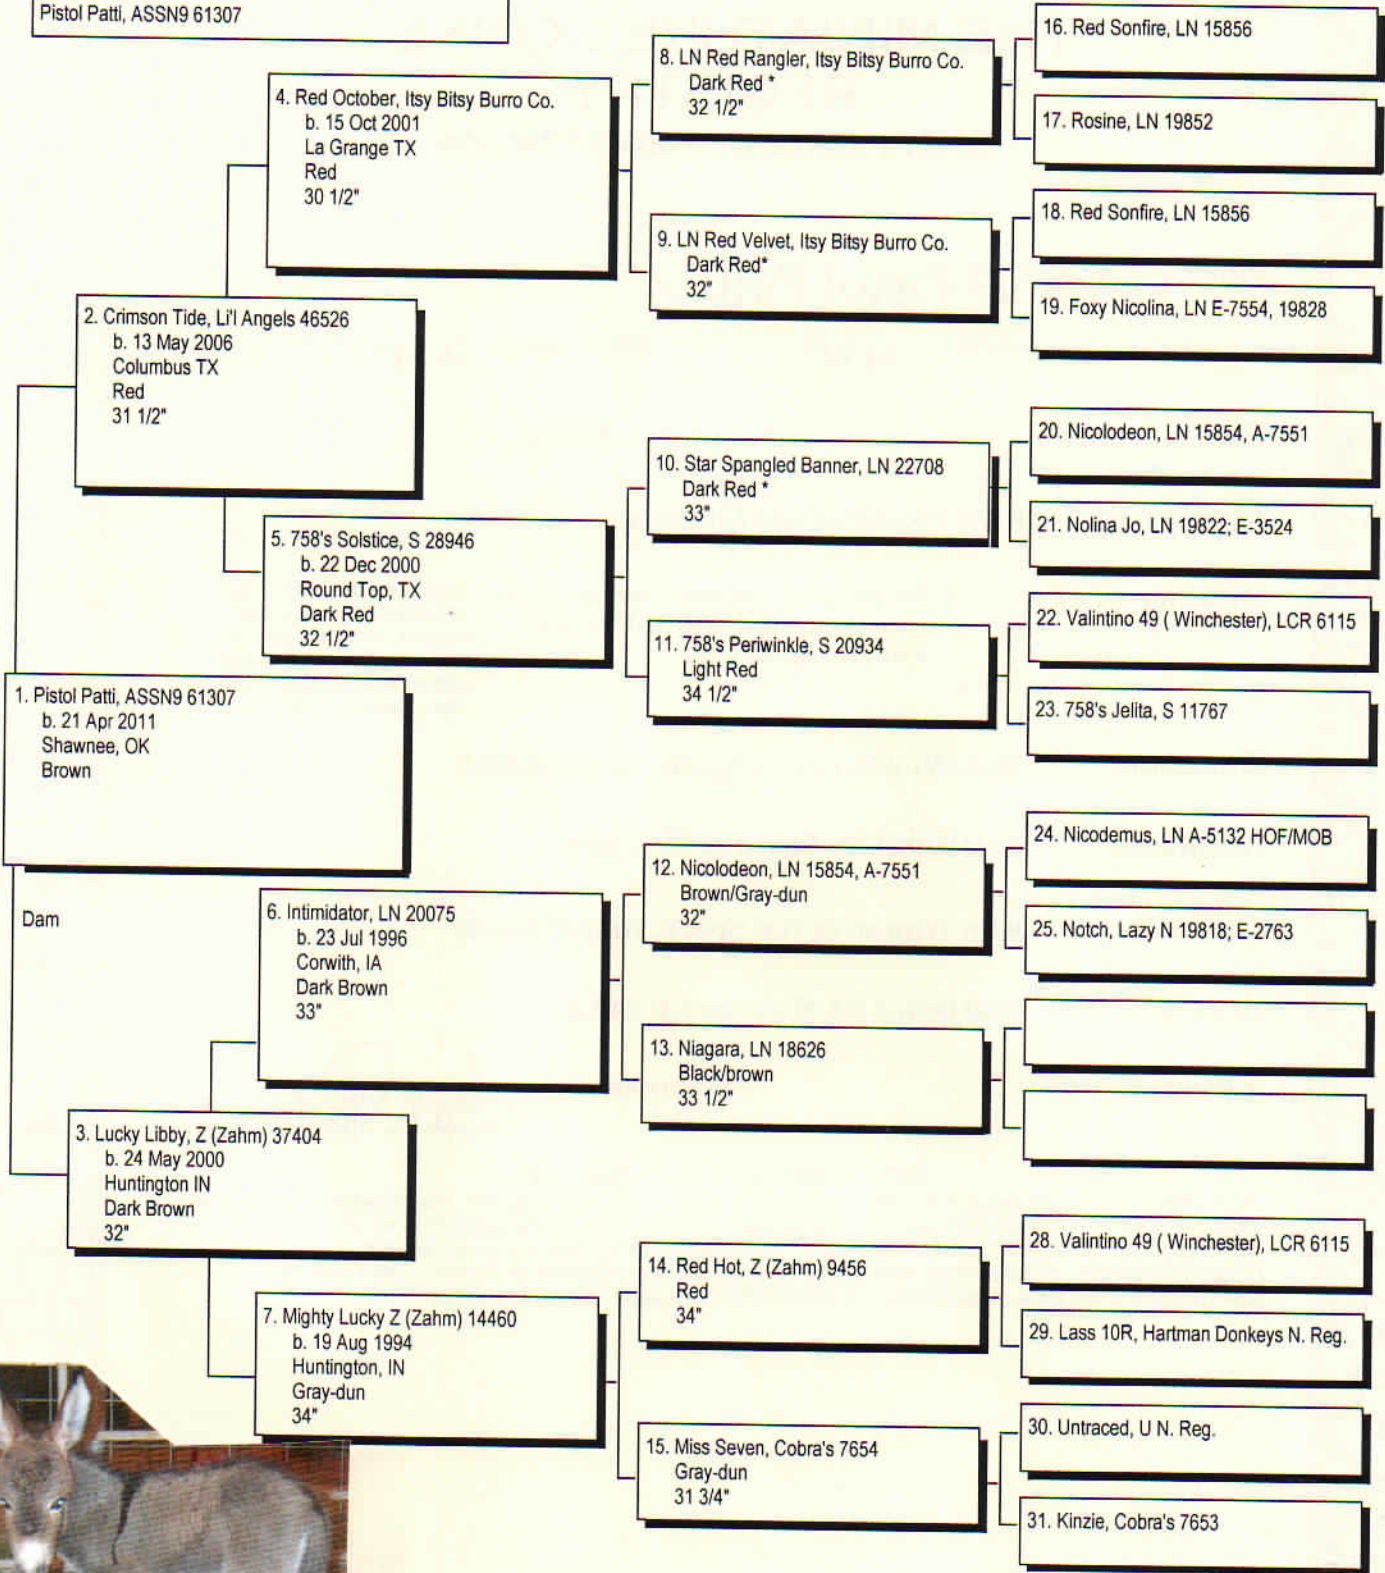

Pedigree

Chart #1

Chart of
Pistol Patti, ASSN9 61307

The American Donkey and Mule Society
 P.O. Box 1210, Lewisville, TX 75067 (972) 219-0781
 The American Donkey and Mule Society is not responsible
 for errors in information submitted to the registry.