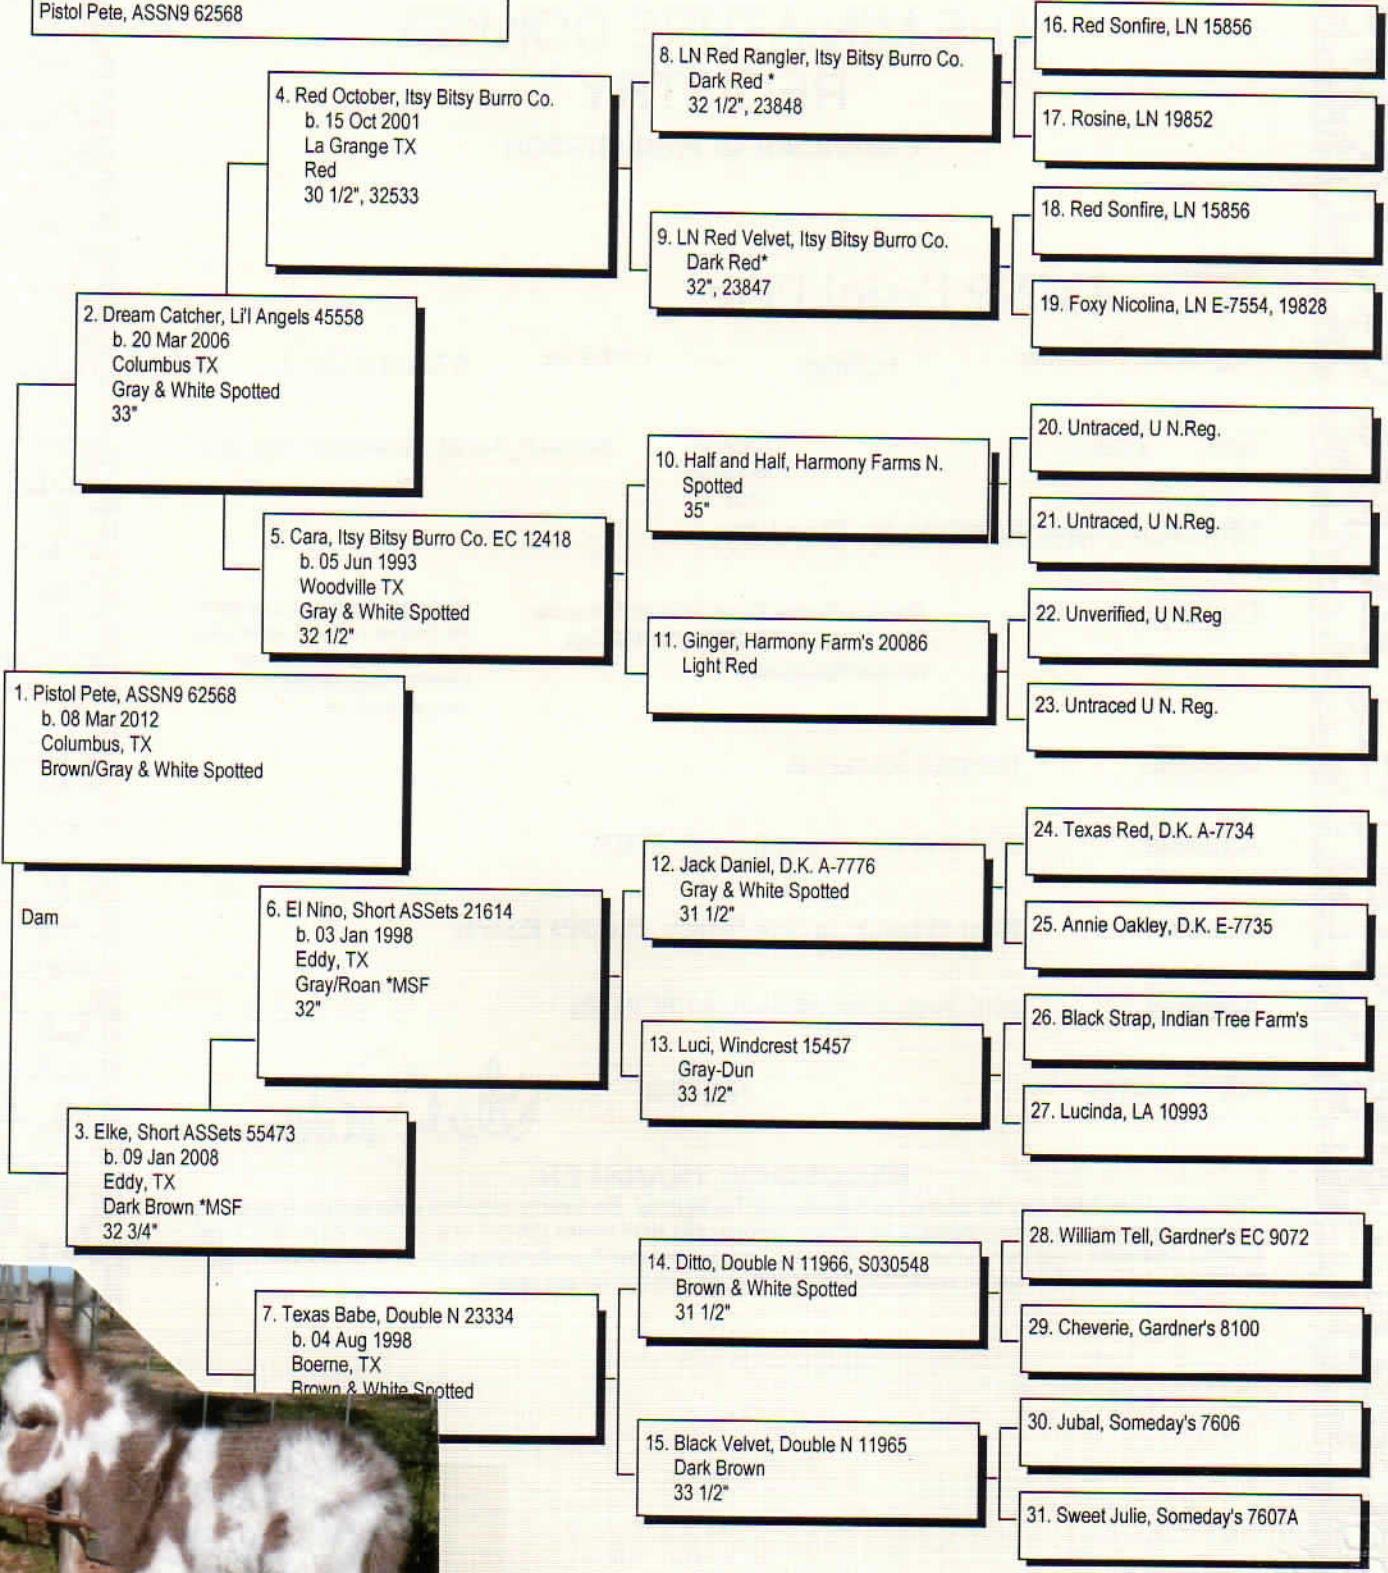

Pedigree

Chart #1

Chart of  
Pistol Pete, ASSN9 62568

The American Donkey and Mule Society  
 P.O. Box 1210, Lewisville, TX 75067 (972) 219-0781  
 The American Donkey and Mule Society is not responsible  
 for errors in information submitted to the registry.