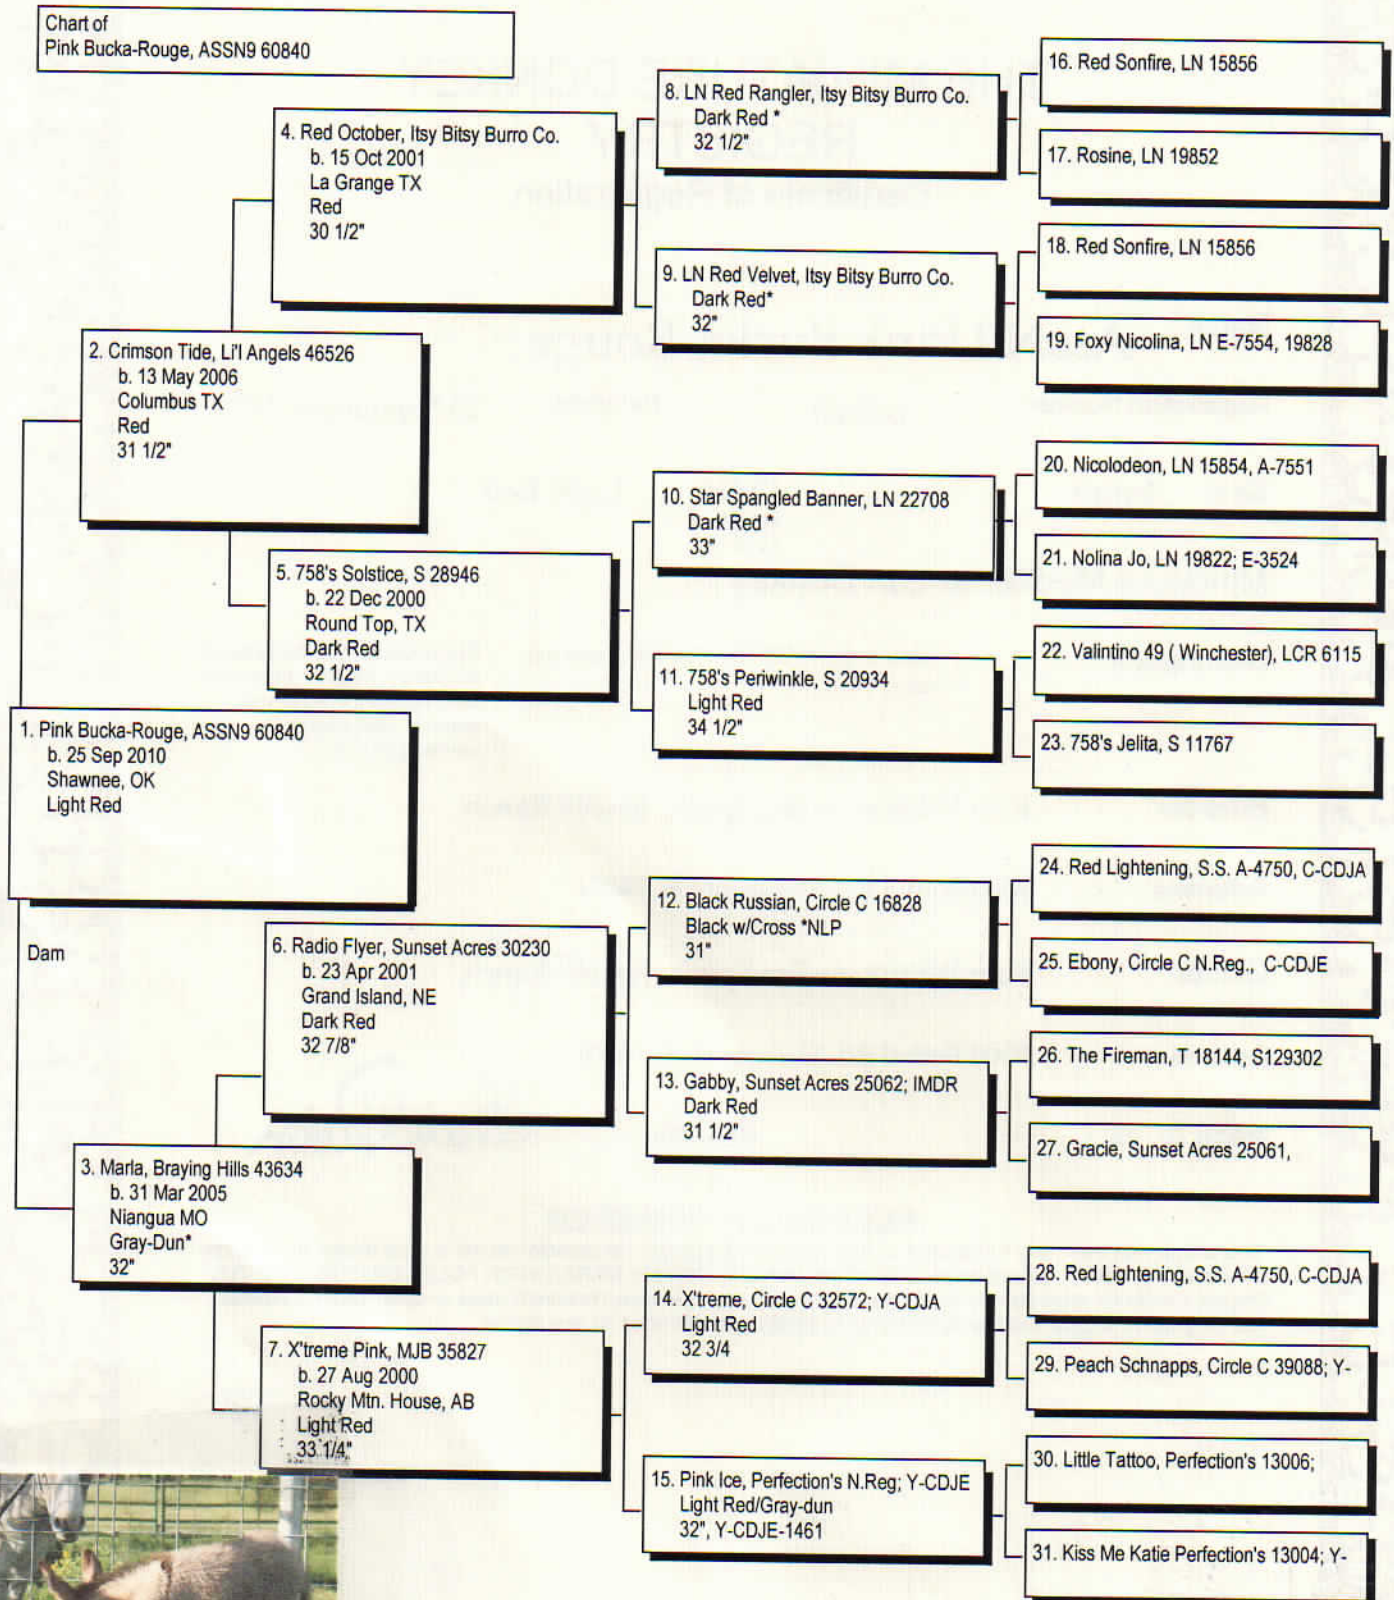

Pedigree

Chart #1

The American Donkey and Mule Society
 P.O. Box 1210, Lewisville, TX 75067 (972) 219-0781
 The American Donkey and Mule Society is not responsible
 for errors in information submitted to the registry.