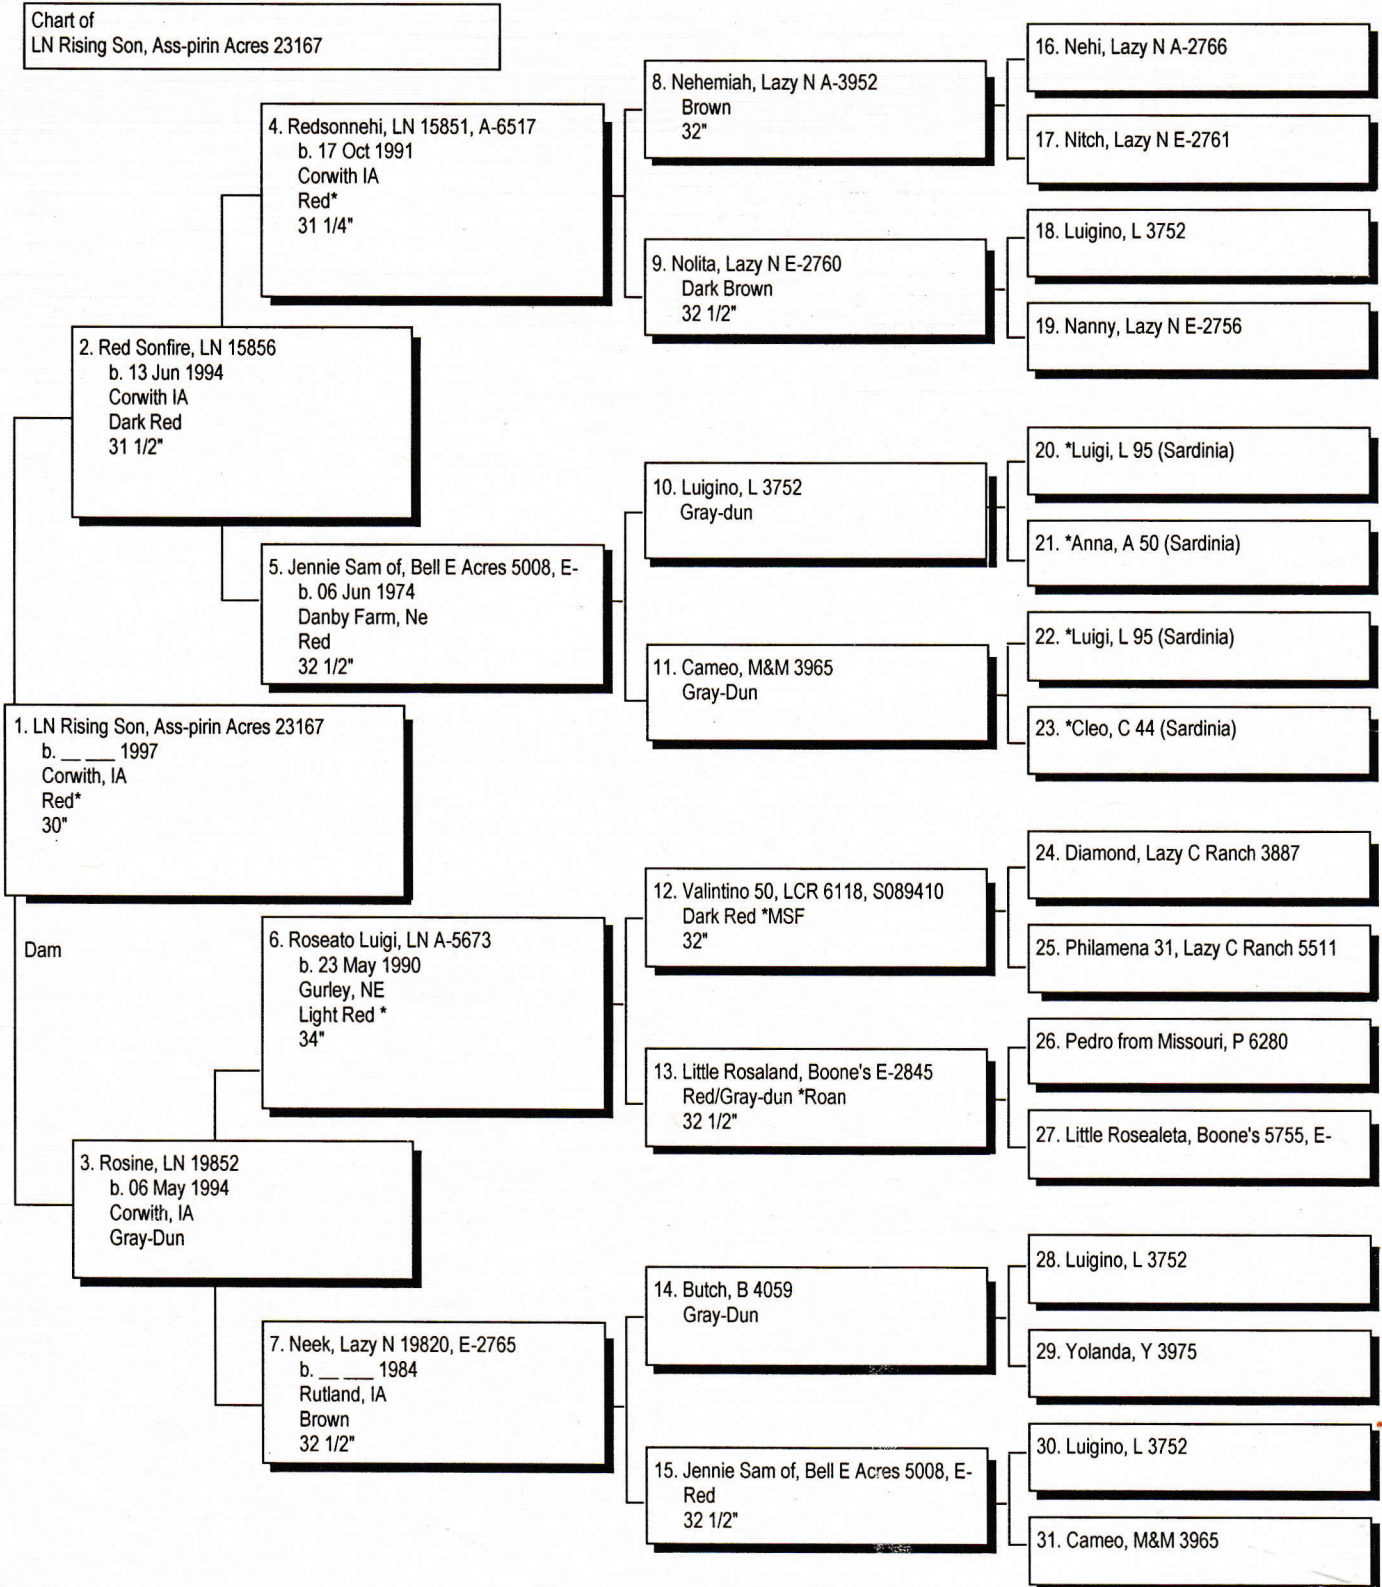

Pedigree

Chart #1

Do not remove photo.  
Certificate is invalid  
Without photo.

The American Donkey and Mule Society  
P.O. Box 1210, Lewisville, TX 75067 (972) 219-0781  
The American Donkey and Mule Society is not responsible  
for errors in information submitted to the registry.